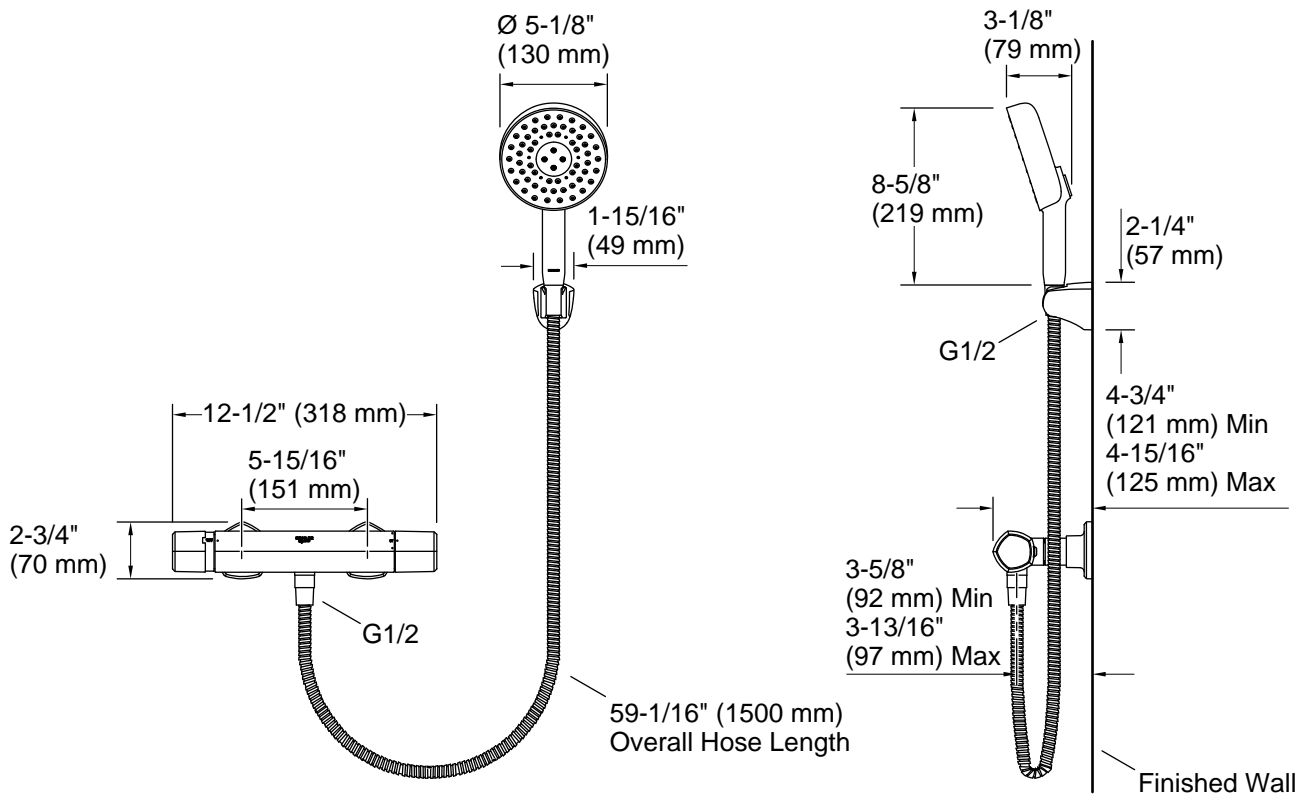

## Features

- Modern, simplistic exposed thermostatic valve serves as a hub for shower controls
- Thermostatic valve allows user to set and maintain precise temperature
- Antiscald protection
- Volume control valve provides on/off operation, along with precise control of water volume and intensity
- Includes Statement™ multifunction handshower, holder, and 60" (1524 mm) hose
- Multifunction handshower with advanced spray engine provides three spray experiences: Full Coverage with Katalyst technology, Deep Massage, and Cloud
- Full Coverage with Katalyst™ air-induction technology delivers a drenching spray experience, ideal for rinsing shampoo from hair
- Deep Massage streams twist and swirl, targeting sore muscles to ease away aches and pains
- Cloud spray experience restores with a thick cloud of silky, super-fine water droplets
- MasterClean™ sprayface features an easy-to-clean surface that withstands mineral buildup and maximizes spray performance
- 2.5 gpm (9.5 lpm) handshower maximum flow rate at 80 psi (5.5 bar)
- KOHLER® ceramic disc valves exceed industry longevity standards for a lifetime of durable performance
- Part of the Occasion bathroom faucet and accessory collection

## Installation

- Wall-mount shower-only installation
- G 1/2 inlet connection

## Codes/Standards

Plumbing Standards  
QB/T 2806

See website for detailed warranty information.

**Technical Information**

All product dimensions are nominal.

Drain included: No

**Handshower:**

Rated maximum flow: 2.5 gal/min (9.5 l/min)