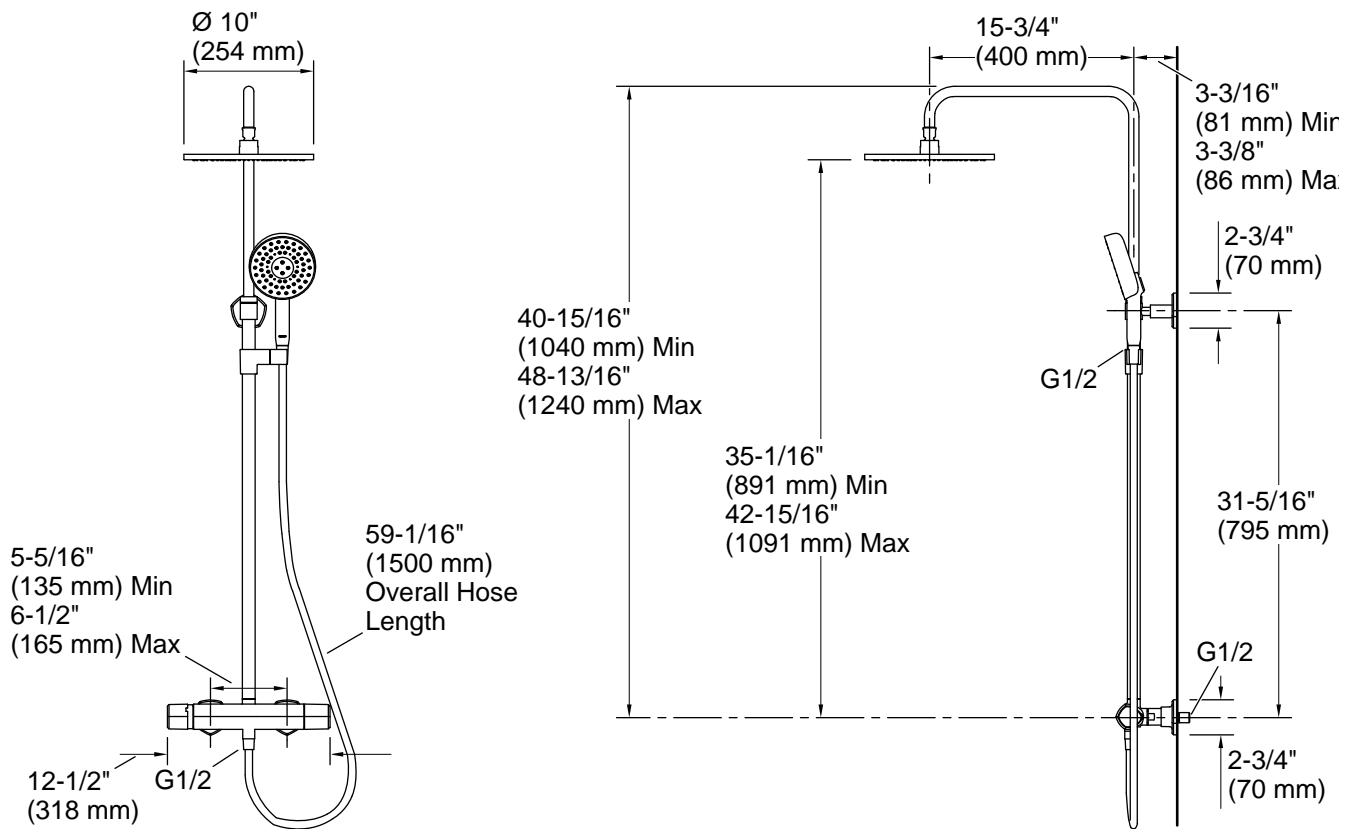

Features

- Includes shower column, diverter/volume and thermostatic valves with side knob controls, 10" rainhead, multifunction handshower/hose, and handshower holder
- Single-function round rainhead features Full Coverage with Katalyst™ air-induction technology, a drenching spray experience ideal for rinsing shampoo from hair
- Multifunction handshower with advanced spray engine provides three spray experiences: Full Coverage with Katalyst technology, Deep Massage, and Cloud
- Full Coverage with Katalyst™ air-induction technology delivers a drenching spray experience, ideal for rinsing shampoo from hair
- Deep Massage streams twist and swirl, targeting sore muscles to ease away aches and pains
- Cloud spray experience restores with a thick cloud of silky, super-fine water droplets
- MasterClean™ sprayface features an easy-to-clean surface that withstands mineral buildup and maximizes spray performance
- 2.5 gpm (9.5 lpm) rainhead and handshower flow rates
- KOHLER® ceramic disc valves exceed industry longevity standards for a lifetime of durable performance
- Part of the Occasion bathroom faucet and accessory collection

Material

- Premium material construction for durability and reliability
- KOHLER® finishes resist corrosion and tarnishing

Installation

- Wall-mount
- G 1/2 inlet connection

**Codes/Standards**

None Applicable

See website for detailed warranty information.

Technical Information

All product dimensions are nominal.

Handshower:

Rated maximum flow: 2.5 gal/min (9.5 l/min)

Showerhead/Body Spray:

Rated maximum flow: 2.5 gal/min (9.5 l/min)