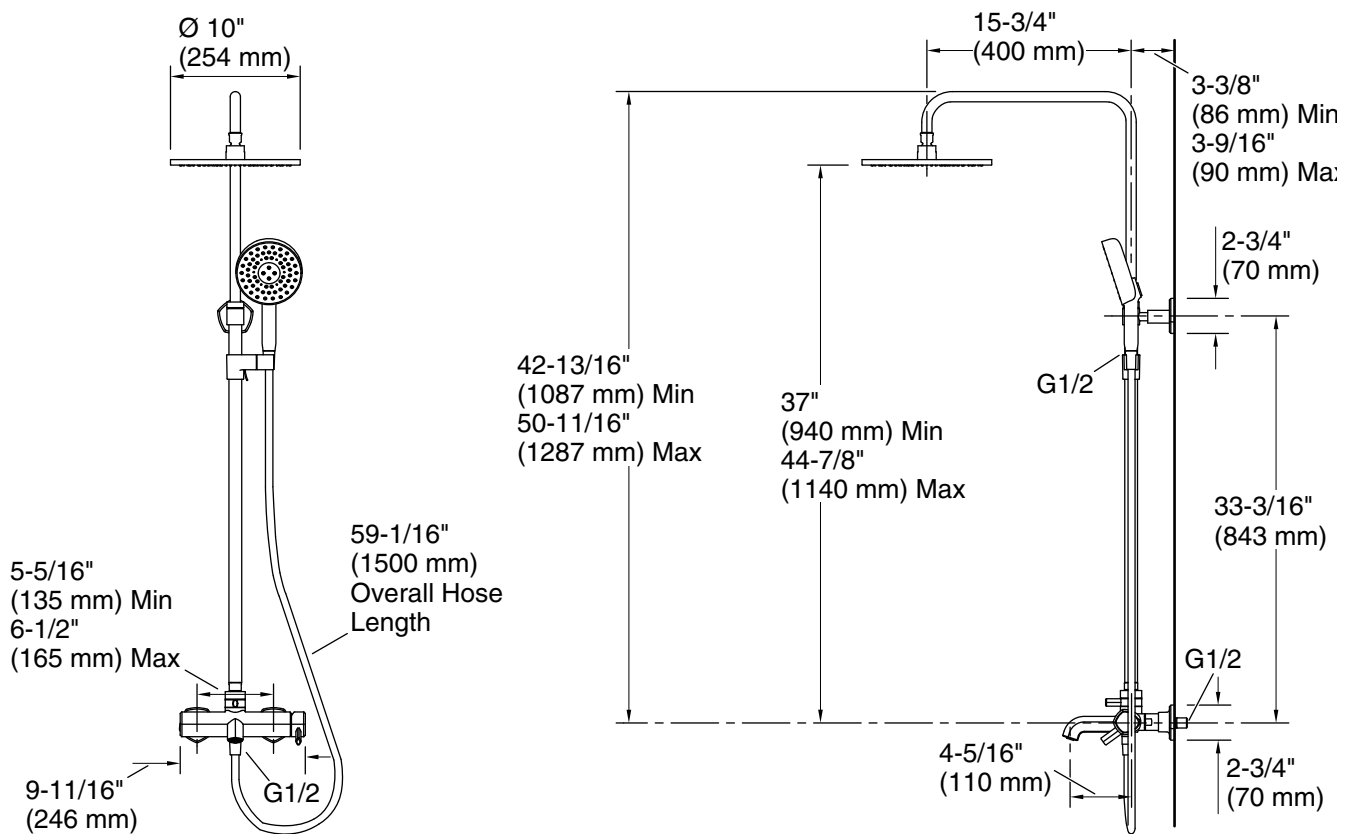

### Features

- Includes bath/shower column, exposed mixing valve with twist diverter, 10" rainhead, multifunction handshower/hose, and handshower holder
- Single lever handle allows for both volume and temperature control
- 4.8 gpm (18.0 lpm) maximum bath faucet flow rate at 45 psi (3.1 bar)
- Single-function round rainhead features Full Coverage with Katalyst™ air-induction technology, a drenching spray experience ideal for rinsing shampoo from hair
- Multifunction handshower with advanced spray engine provides three spray experiences: Full Coverage with Katalyst technology, Deep Massage, and Cloud
- Full Coverage with Katalyst™ air-induction technology delivers a drenching spray experience, ideal for rinsing shampoo from hair
- Deep Massage streams twist and swirl, targeting sore muscles to ease away aches and pains
- Cloud spray experience restores with a thick cloud of silky, super-fine water droplets
- MasterClean™ sprayface features an easy-to-clean surface that withstands mineral buildup and maximizes spray performance
- 2.5 gpm (9.5 lpm) rainhead and handshower flow rates
- KOHLER® ceramic disc valves exceed industry longevity standards for a lifetime of durable performance
- Part of the Occasion bathroom faucet and accessory collection

### Installation

- Wall-mount
- G 1/2 inlet connection

### Technical Information

All product dimensions are nominal.

#### Showerhead/Body Spray:

Rated maximum flow: 2.5 gal/min (9.5 l/min)