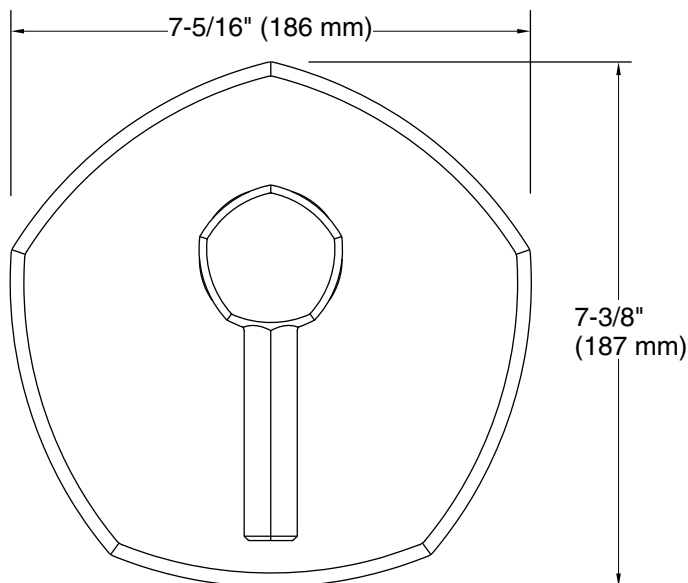

Technical Information

All product dimensions are nominal.

Drain included: No

Notes

Install this product according to the installation guide.