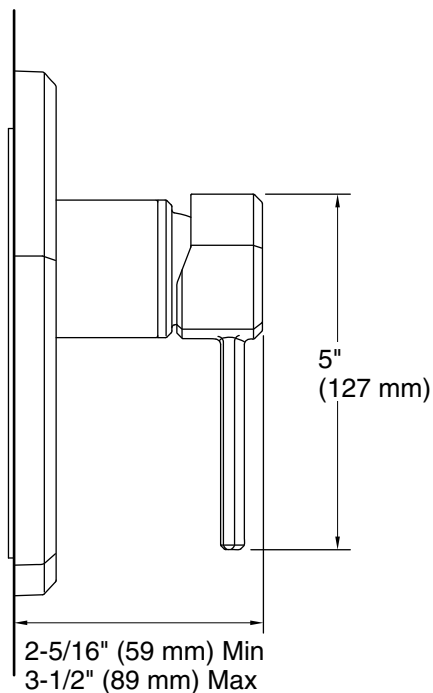

Installation

- Wall-mount
- Trim only; requires valve to complete installation (sold separately)

Required Products/Accessories

K-2974-K 1/2" volume control valve

or

K-2977-K 3/4" Volume Control Valve

Recommended Products/Accessories

K-23723 Faucet cleaner

Codes/Standards

None Applicable

See website for detailed warranty information.

Technical Information

All product dimensions are nominal.

Drain included: No

Notes