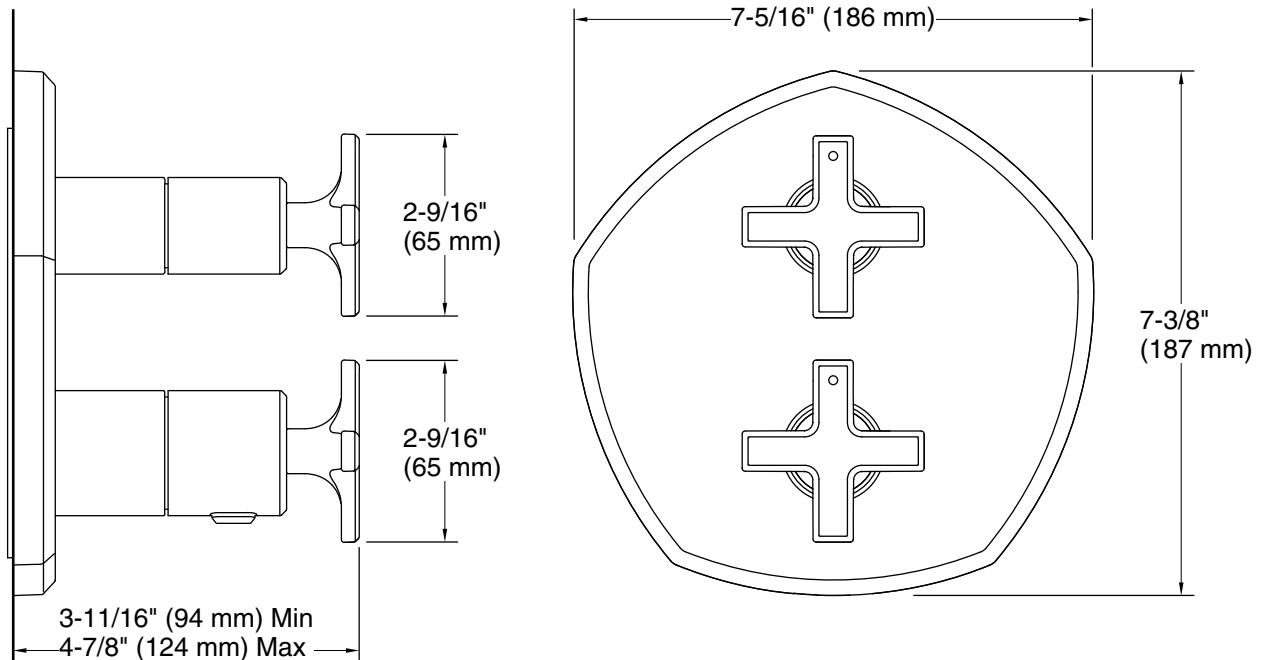

Technical Information

All product dimensions are nominal.

Drain included: No

Notes

Install this product according to the installation guide.