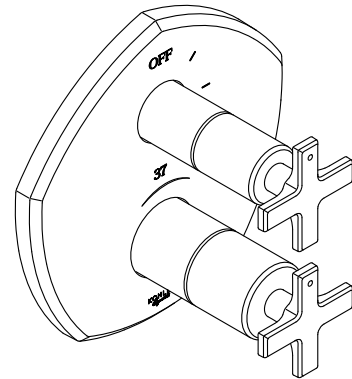

Features

- Two cross handles allow for both volume and temperature control
- Part of the Occasion bathroom faucet and accessory collection

Material

- Premium material construction with metal handle ensures reliability and durability
- KOHLER® finishes resist corrosion and tarnishing

Installation

- Wall-mount
- Trim only; requires valve to complete installation (sold separately)

Required Products/Accessories

K-2972-KS 1/2" thermostatic mixing valve

or

K-2975-KS 3/4" Thermostatic Mixing Valve

Recommended Products/Accessories

K-23723 Faucet cleaner

Codes/Standards

None Applicable

See website for detailed warranty information.

Technical Information

All product dimensions are nominal.

Drain included: No