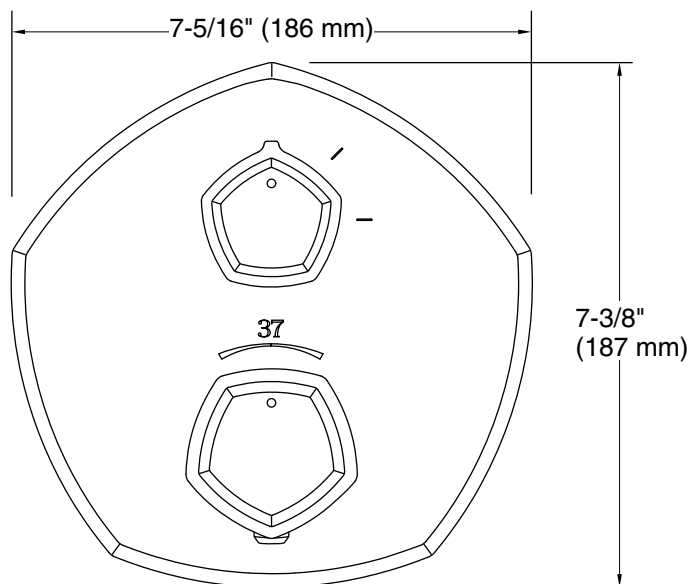

Recommended Products/Accessories

K-23723 Faucet cleaner

Codes/Standards

None Applicable

See website for detailed warranty information.

Technical Information

All product dimensions are nominal.

Drain included: No