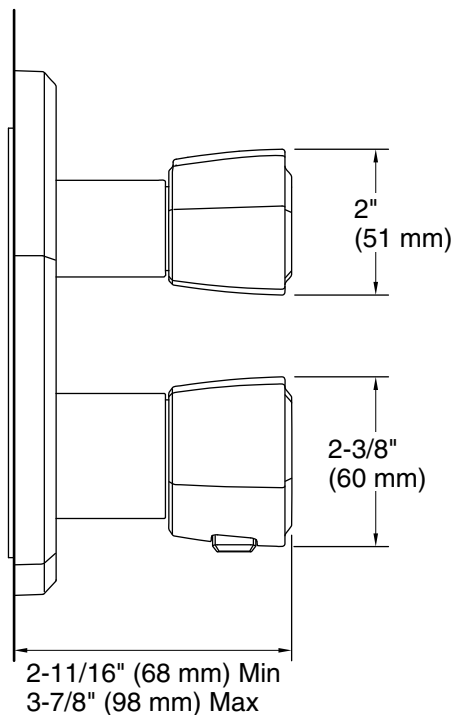

Recommended Products/Accessories

K-23723 Faucet cleaner

Codes/Standards

None Applicable

See website for detailed warranty information.

Technical Information

All product dimensions are nominal.

Drain included: No