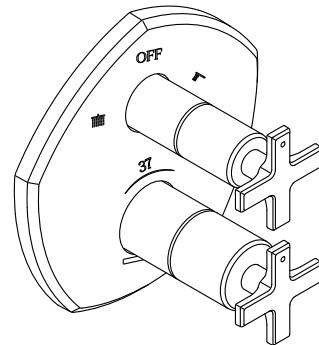

Features

- Two cross handles allow for both volume and temperature control
- Part of the Occasion bathroom faucet and accessory collection

Material

- Premium material construction with metal handle ensures reliability and durability
- KOHLER® finishes resist corrosion and tarnishing

Installation

- Wall-mount
- Trim only; requires valve to complete installation (sold separately)

Required Products/Accessories

K-2972-KS 1/2" thermostatic mixing valve

or

K-2975-KS 3/4" Thermostatic Mixing Valve

Recommended Products/Accessories

K-23723 Faucet cleaner

Codes/Standards

None Applicable

See website for detailed warranty information.