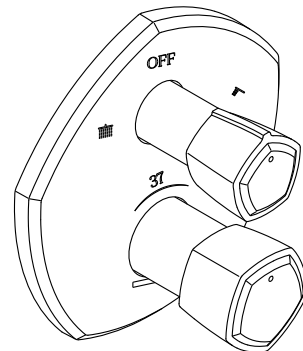

Features

- Two traditional knob handles allow for both volume and temperature control
- Part of the Occasion bathroom faucet and accessory collection

Material

- Premium material construction with metal handle ensures reliability and durability
- KOHLER® finishes resist corrosion and tarnishing

Installation

- Wall-mount
- Trim only; requires valve to complete installation (sold separately)

Required Products/Accessories

K-2972-KS 1/2" thermostatic mixing valve

or

K-2975-KS 3/4" Thermostatic Mixing Valve

Recommended Products/Accessories

K-23723 Faucet cleaner

Codes/Standards

None Applicable

See website for detailed warranty information.