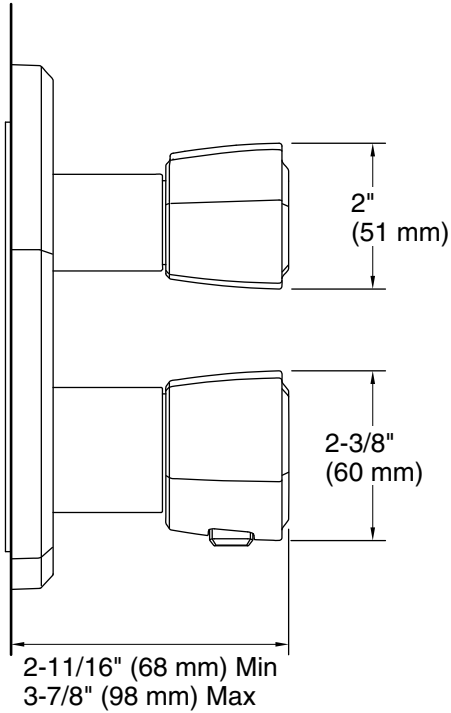

Recommended Products/Accessories

K-23723 Faucet cleaner

Codes/Standards

None Applicable

See website for detailed warranty information.

Technical Information

All product dimensions are nominal.

Drain included: No