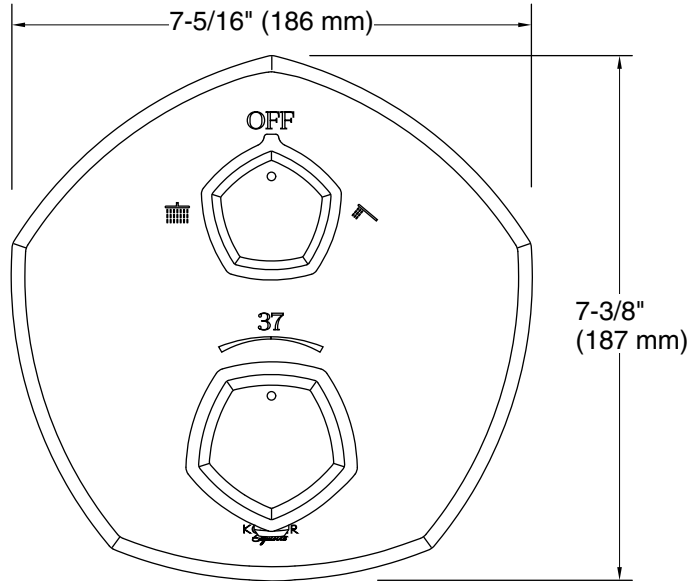

Recommended Products/Accessories

K-23723 Faucet cleaner

Codes/Standards

None Applicable

See website for detailed warranty information.

Technical Information

All product dimensions are nominal.

Drain included: No