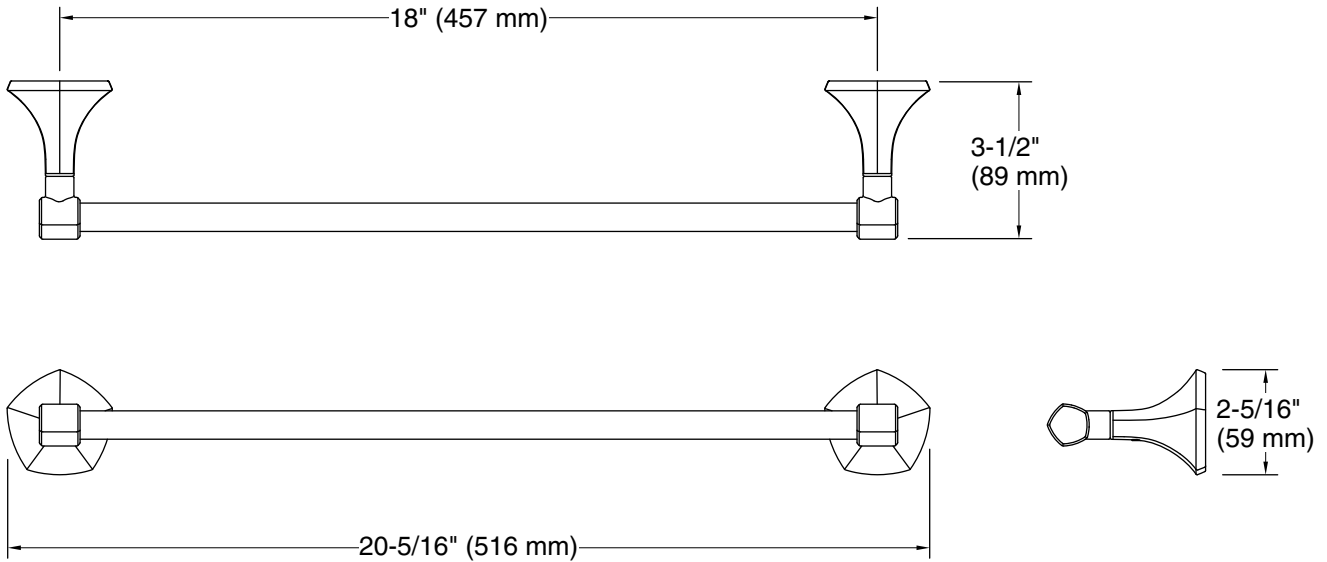

Technical Information

All product dimensions are nominal.

Material: Brass, Zinc