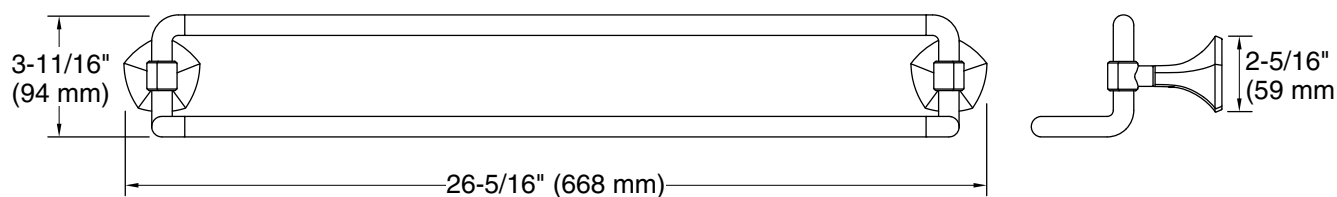

## Features

- 24" (610 mm) double towel bar
- Double bar provides additional towel storage
- Part of the Occasion bathroom faucet and accessory collection

### Technical Information

All product dimensions are nominal.

Material: Brass, Zinc