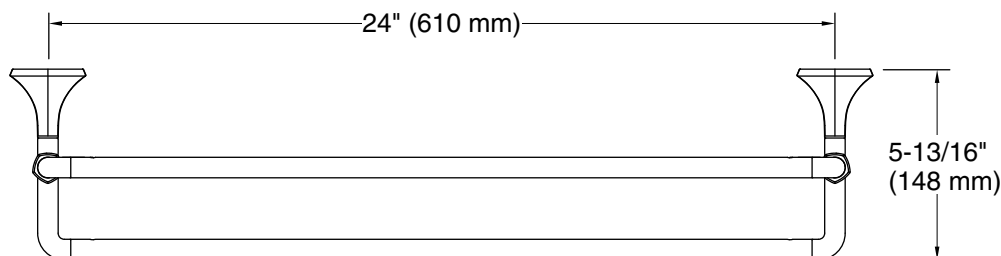

## Features

- 24" (610 mm) double towel bar
- Double bar provides additional towel storage
- Part of the Occasion bathroom faucet and accessory collection

### Technical Information

All product dimensions are nominal.

Material: Brass, Zinc