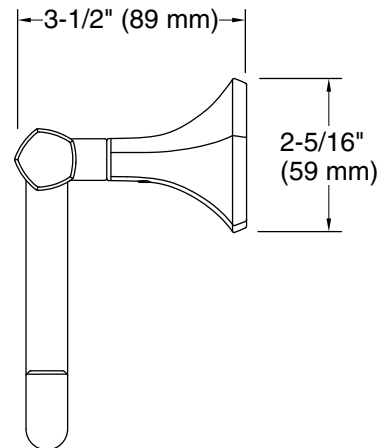

- Tools and installation hardware included

Recommended Products/Accessories

K-23723 Faucet cleaner

Codes/Standards

None Applicable

See website for detailed warranty information.

Technical Information

All product dimensions are nominal.