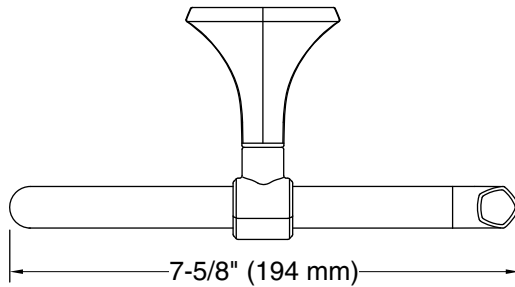

- Tools and installation hardware included

Recommended Products/Accessories

K-23723 Faucet cleaner

Codes/Standards

None Applicable

See website for detailed warranty information.

Technical Information

All product dimensions are nominal.