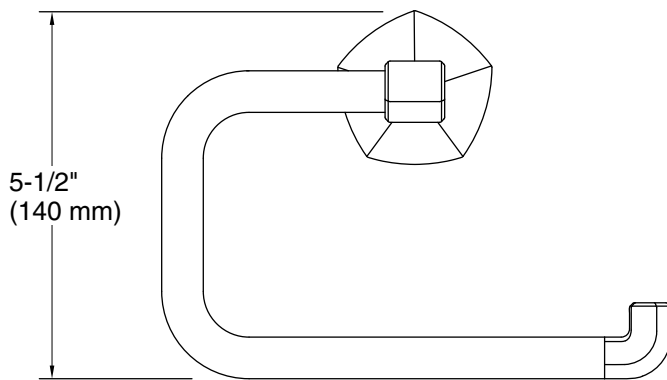

- Tools and installation hardware included

Recommended Products/Accessories

K-23723 Faucet cleaner

Codes/Standards

None Applicable

See website for detailed warranty information.

Technical Information

All product dimensions are nominal.