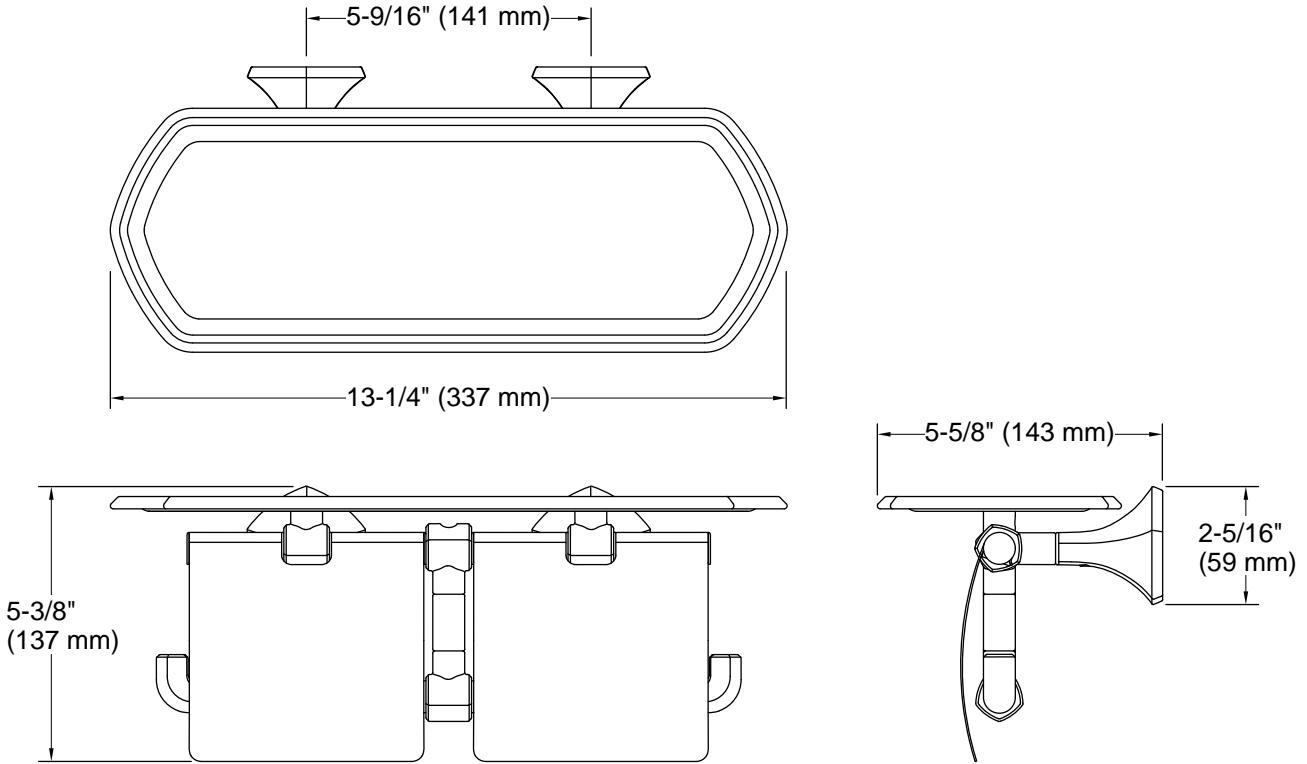

Technical Information

All product dimensions are nominal.

Material: Stainless Steel, Zinc