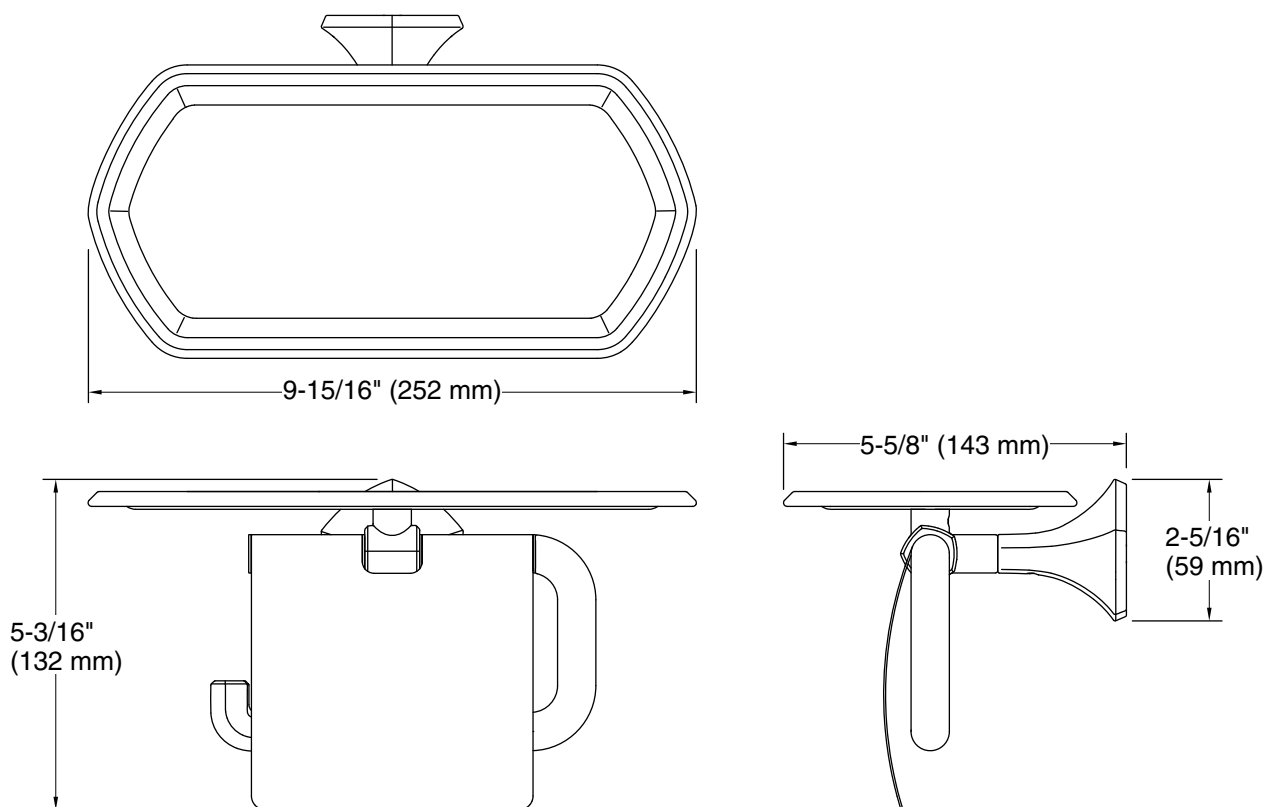

Technical Information

All product dimensions are nominal.

Material: Steel, Zinc