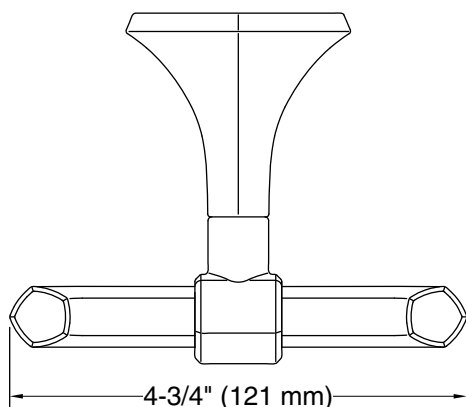

Technical Information

All product dimensions are nominal.

Material: Zinc