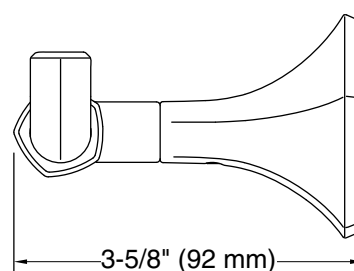

Technical Information

All product dimensions are nominal.

Material: Zinc