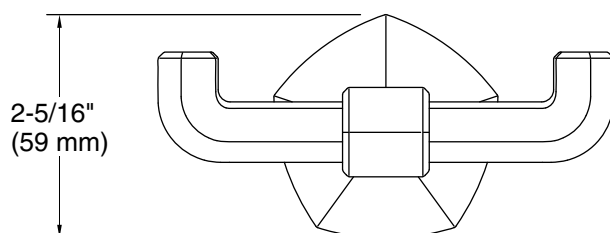

Technical Information

All product dimensions are nominal.

Material: Zinc