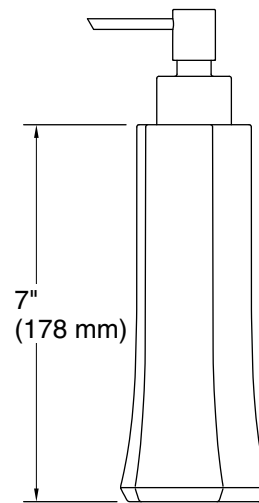

K-23723 Faucet cleaner

Codes/Standards

None Applicable

See website for detailed warranty information.

Technical Information

All product dimensions are nominal.

Material: Brass, Ceramic