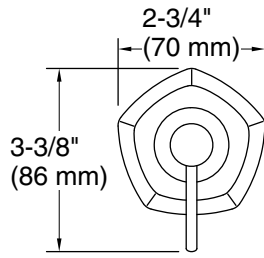

K-23723 Faucet cleaner

Codes/Standards

None Applicable

See website for detailed warranty information.

Technical Information

All product dimensions are nominal.

Material: Brass, Ceramic