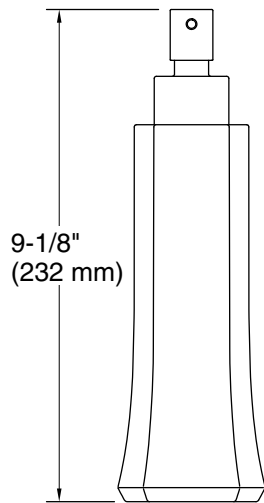

K-23723 Faucet cleaner

Codes/Standards

None Applicable

See website for detailed warranty information.

Technical Information

All product dimensions are nominal.

Material: Brass, Ceramic