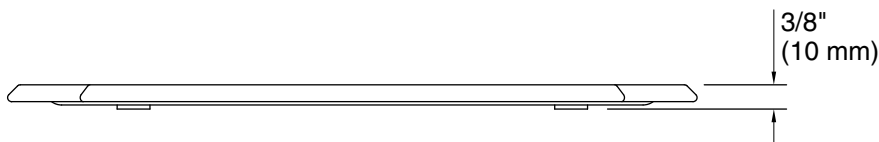

Recommended Products/Accessories

K-23723 Faucet cleaner

Codes/Standards

None Applicable

See website for detailed warranty information.

Technical Information

All product dimensions are nominal.

Material: Stainless Steel