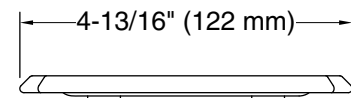

Recommended Products/Accessories

K-23723 Faucet cleaner

Codes/Standards

None Applicable

See website for detailed warranty information.

Technical Information

All product dimensions are nominal.

Material: Stainless Steel