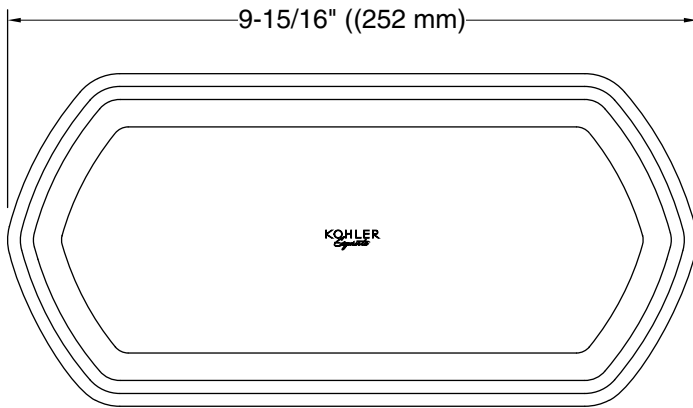

Recommended Products/Accessories

K-23723 Faucet cleaner

Codes/Standards

None Applicable

See website for detailed warranty information.

Technical Information

All product dimensions are nominal.

Material: Stainless Steel