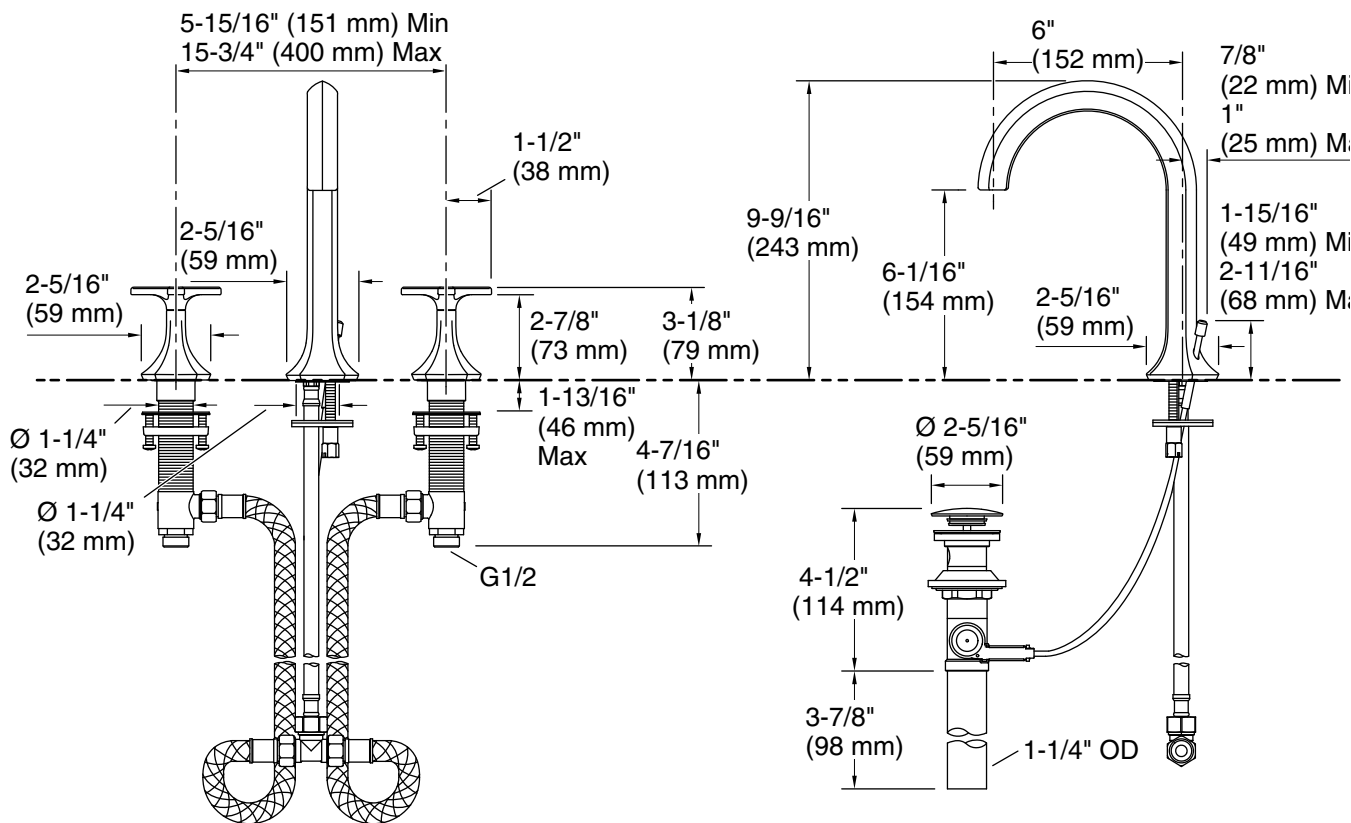

KOHLER® Faucets Bathroom sink faucet, cross handles/Cane spout, 8.3

Occasion™

lpm

K-EX27100T-3

Features

- Two cross handles offer separate control of hot and cold water
- 6" (152 mm) spout reach
- 2.2 gpm (8.3 lpm) maximum flow rate at 60 psi (4.14 bar)
- Aerated flow
- Includes cable pop-up drain with 1-1/4" (32 mm) tailpiece
- KOHLER ceramic disc valves exceed industry longevity standards by over two times, ensuring durable performance for life
- Part of the Occasion bathroom faucet and accessory collection

Material

- Premium metal construction for durability and reliability
- KOHLER® finishes resist corrosion and tarnishing

Installation

- For 8" – 16" (203 – 406 mm) centers
- Deck-mount

Required Products/Accessories

None Applicable

See website for detailed warranty information.

KOHLER Faucets Bathroom sink faucet, cross handles/Cane spout, 8.3 lpm

Occasion™

K-EX27100T-3

Technical Information

All product dimensions are nominal.

Faucet:

Flow rate: 2.2 gal/min (8.3 l/min)

Drain included: Yes

Drain with overflow: No

Notes

Install this product according to the installation guide.