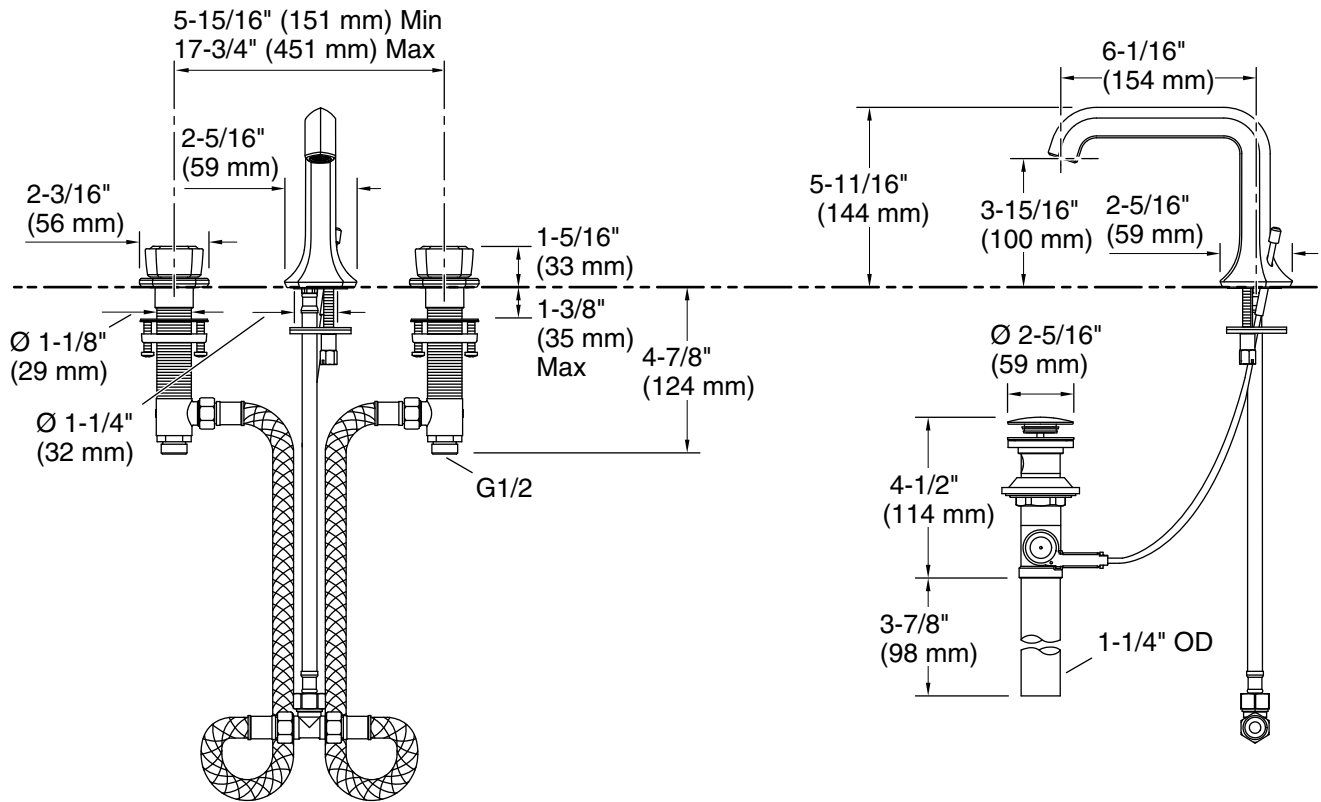

KOHLER® Faucets

Widespread bathroom sink faucet with handles and spout

Occasion™
K-EX27101T-9

Features

- Two knob handles offer separate control of hot and cold water
- 6" (152 mm) spout reach
- 2.2 gpm (8.3 lpm) maximum flow rate at 60 psi (4.14 bar)
- Aerated flow
- Includes cable pop-up drain with 1-1/4" (32 mm) tailpiece
- KOHLER ceramic disc valves exceed industry longevity standards by over two times, ensuring durable performance for life
- Part of the Occasion bathroom faucet and accessory collection

Material

- Premium metal construction for durability and reliability
- KOHLER® finishes resist corrosion and tarnishing

Installation

- For 8" – 16" (203 – 406 mm) centers
- Deck-mount

Required Products/Accessories

None Applicable

See website for detailed warranty information.

Technical Information

All product dimensions are nominal.

Faucet:

Flow rate: 2.2 gal/min (8.3 l/min)

Drain included: Yes

Drain with overflow: No