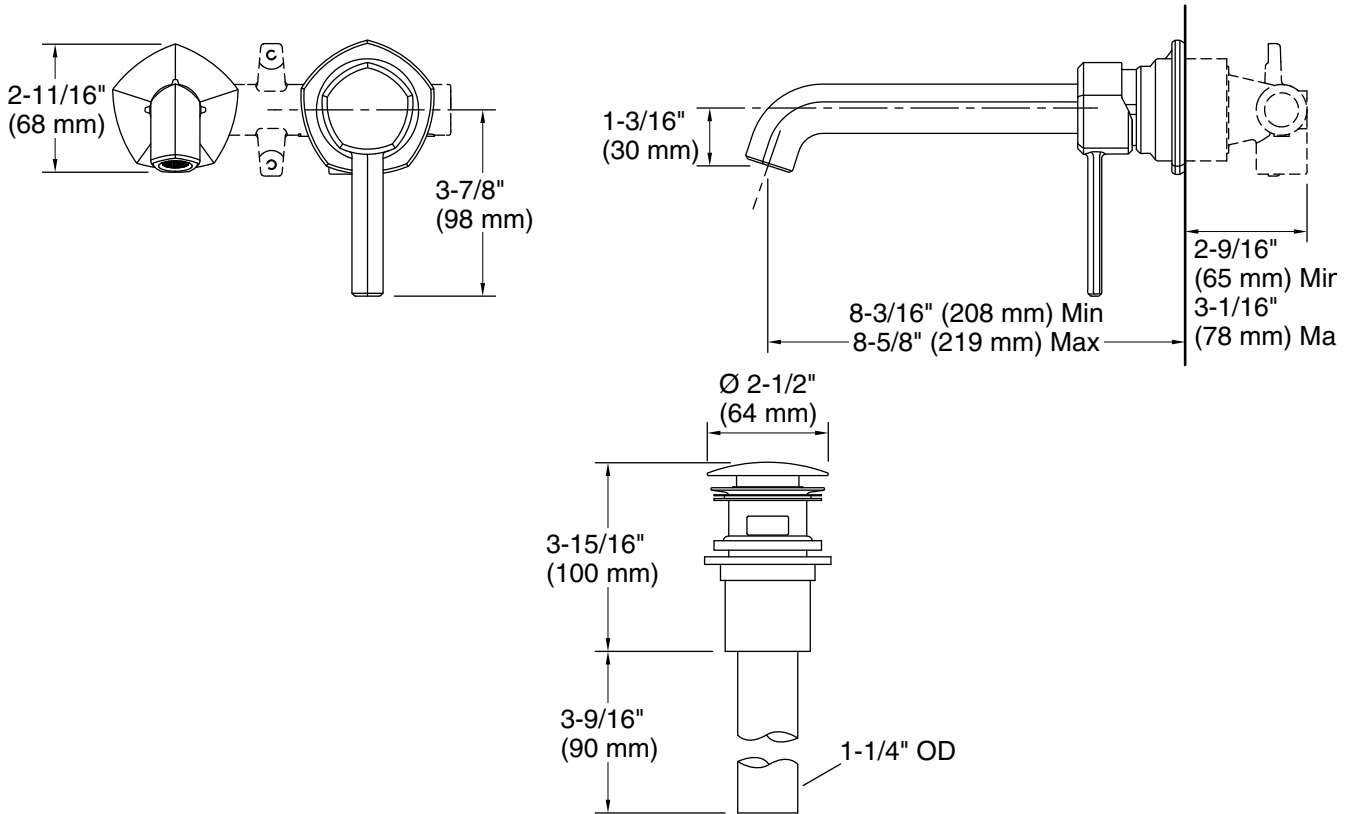

KOHLER® Faucets

Wall-mount single-handle bathroom sink faucet, 8.3 lpm
K-EX27102T-4

Occasion™

Features

- A single handle controls both on/off activation and temperature setting
- 8-5/8" (219 mm) spout reach
- 2.2 gpm (8.3 lpm) maximum flow rate at 60 psi (4.14 bar)
- Includes clicker drain with 1-1/4" (32 mm) metal tailpiece
- Part of the Occasion bathroom faucet and accessory collection

Codes/Standards

None Applicable

See website for detailed warranty information.

Technical Information

All product dimensions are nominal.

Faucet:

- Flow rate: 2.2 gal/min (8.3 l/min)
- Drain included: Yes
- Drain with overflow: No