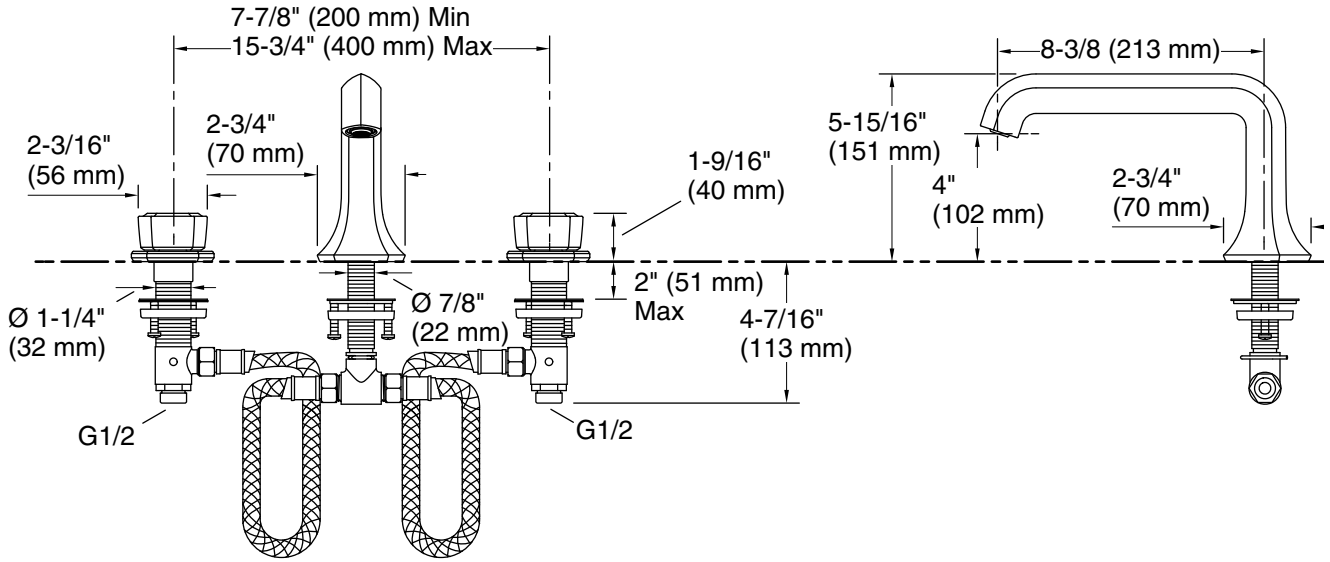

Features

- Two knob handles offer separate control of hot and cold water
- 8-1/3" (212 mm) spout reach
- Nondiverter spout
- 11.0 gpm (41.6 lpm) maximum flow rate at 45 psi (3.1 bar)
- Laminar flow
- KOHLER® ceramic disc valves exceed industry longevity standards for a lifetime of durable performance
- Part of the Occasion bathroom faucet and accessory collection

Material

- Premium metal construction for durability and reliability
- KOHLER® finishes resist corrosion and tarnishing

Installation

- Deck-mount

Required Products/Accessories

K-27016 Deck-mount bath spout with Cane design

Technical Information

All product dimensions are nominal.

Drain included: No

Notes

Install this product according to the installation guide.