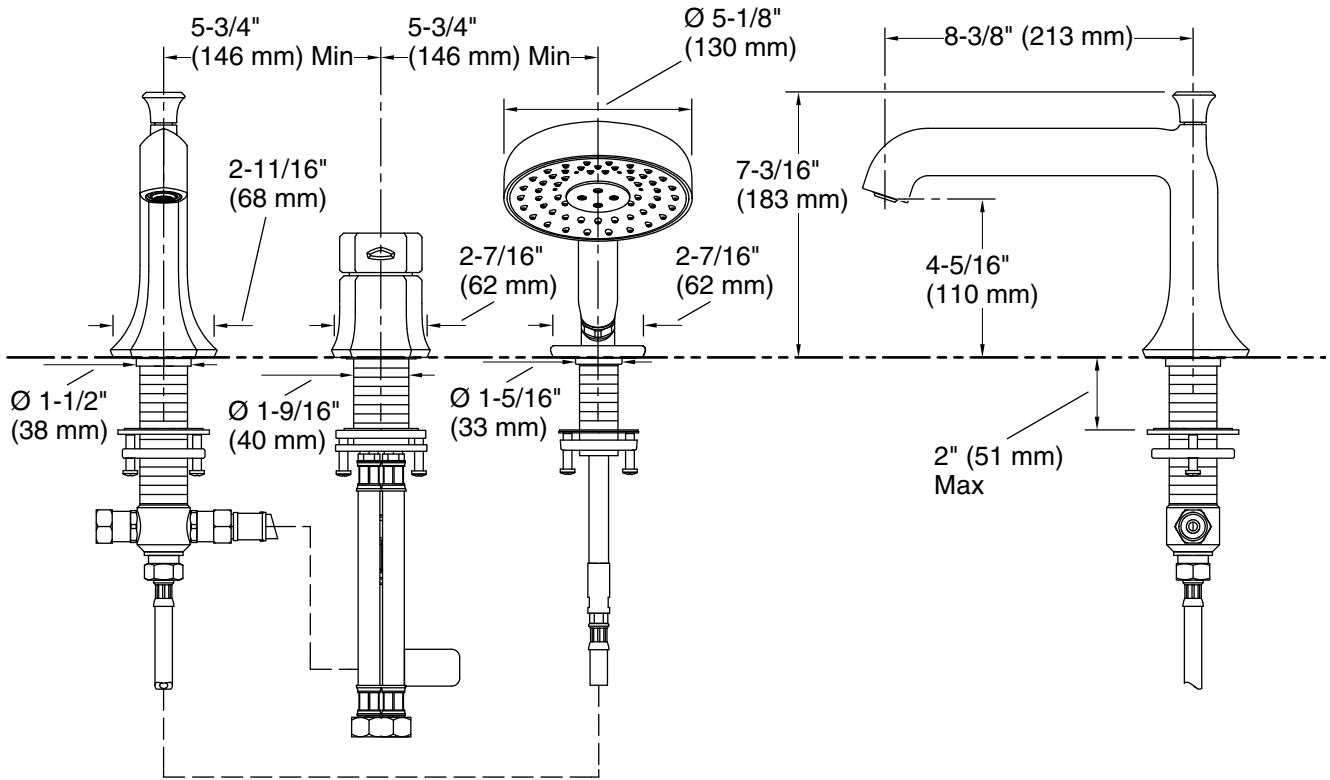

Features

- Single lever handle allows for both volume and temperature control
- 8-1/3" (212 mm) spout reach
- Diverter spout
- 6.5 gpm (24.6 lpm) maximum bath faucet flow rate at 45 psi (3.1 bar)
- Includes Statement™ multifunction handshower, holder, and 60" (1524 mm) hose
- Multifunction handshower with advanced spray engine provides three spray experiences: Full Coverage with Katalyst technology, Deep Massage, and Cloud
- Full Coverage with Katalyst™ air-induction technology delivers a drenching spray experience, ideal for rinsing shampoo from hair
- Deep Massage streams twist and swirl, targeting sore muscles to ease away aches and pains
- Cloud spray experience restores with a thick cloud of silky, super-fine water droplets
- MasterClean™ sprayface features an easy-to-clean surface that withstands mineral buildup and maximizes spray performance
- Optimized sprayface for maximum performance
- 2.5 gpm (9.5 lpm) handshower maximum flow rate at 80 psi (5.5 bar)
- KOHLER® ceramic disc valves exceed industry longevity standards for a lifetime of durable performance
- Part of the Occasion bathroom faucet and accessory collection

Installation

- Deck-mount
- Three-hole installation
- G 1/2 inlet and outlet

Required Products/Accessories

K-27016 Deck-mount bath spout with Cane design

or

K-27017 Deck-mount bath spout with Straight design

Recommended Products/Accessories

K-23723 Faucet cleaner

Codes/Standards

None Applicable

See website for detailed warranty information.

Technical Information

All product dimensions are nominal.

Drain included: No

Handshower:

Rated maximum flow: 2.5 gal/min (9.5 l/min)

Notes

Install this product according to the installation guide.