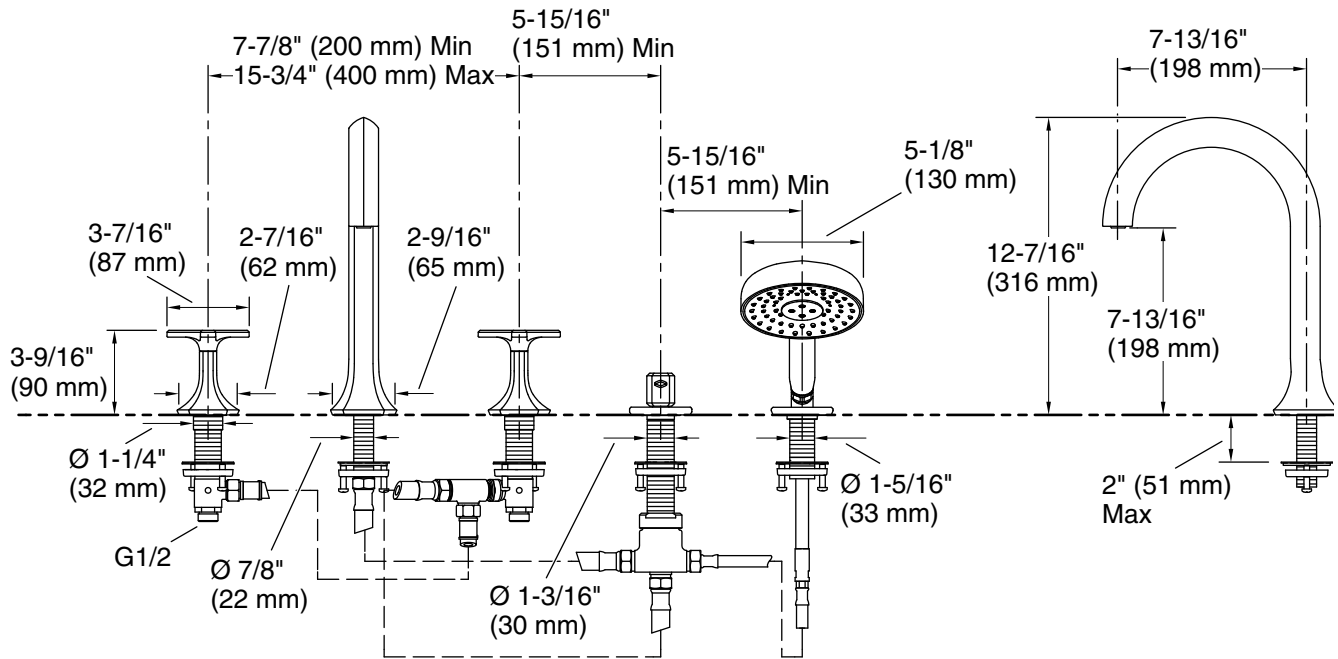

Features

- Two cross handles offer separate control of hot and cold water
- 7-3/4" (197 mm) spout reach
- Two-way diverter valve
- Nondiverter spout
- 8.0 gpm (30.3 lpm) maximum bath faucet flow rate at 45 psi (3.1 bar)
- Includes Statement™ multifunction handshower, holder, and 60" (1524 mm) hose
- Multifunction handshower with advanced spray engine provides three spray experiences: Full Coverage with Katalyst technology, Deep Massage, and Cloud
- Full Coverage with Katalyst™ air-induction technology delivers a drenching spray experience, ideal for rinsing shampoo from hair
- Deep Massage streams twist and swirl, targeting sore muscles to ease away aches and pains
- Cloud spray experience restores with a thick cloud of silky, super-fine water droplets
- MasterClean™ sprayface features an easy-to-clean surface that withstands mineral buildup and maximizes spray performance
- Optimized sprayface for maximum performance
- 2.5 gpm (9.5 lpm) handshower maximum flow rate at 80 psi (5.5 bar)
- KOHLER® ceramic disc valves exceed industry longevity standards for a lifetime of durable performance
- Part of the Occasion bathroom faucet and accessory collection

- Katalyst® air-induction technology infuses water with air, creating bigger drops for a more powerful spray

Installation

- Deck-mount
- Five-hole installation
- G 1/2 inlet and outlet

Required Products/Accessories

K-27016 Deck-mount bath spout with Cane design

or

K-27017 Deck-mount bath spout with Straight design

Recommended Products/Accessories

K-23723 Faucet cleaner

Technical Information

All product dimensions are nominal.

Drain included: No

Handshower:

Rated maximum flow: 2.5 gal/min (9.5 l/min)

Notes

Install this product according to the installation guide.