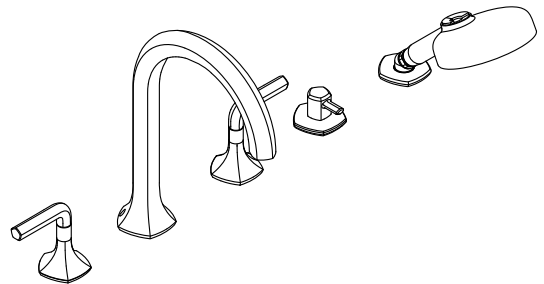

### Features

- Two Lever handles offer separate control of hot and cold water
- 7-3/4" (197 mm) spout reach
- Two-way diverter valve
- Nondiverter spout
- 8.0 gpm (30.3 lpm) maximum bath faucet flow rate at 45 psi (3.1 bar)
- Includes Statement™ multifunction handshower, holder, and 60" (1524 mm) hose
- Multifunction handshower with advanced spray engine provides three spray experiences: Full Coverage with Katalyst technology, Deep Massage, and Cloud
- Full Coverage with Katalyst™ air-induction technology delivers a drenching spray experience, ideal for rinsing shampoo from hair
- Deep Massage streams twist and swirl, targeting sore muscles to ease away aches and pains
- Cloud spray experience restores with a thick cloud of silky, super-fine water droplets
- MasterClean™ sprayface features an easy-to-clean surface that withstands mineral buildup and maximizes spray performance
- Optimized sprayface for maximum performance
- 2.5 gpm (9.5 lpm) handshower maximum flow rate at 80 psi (5.5 bar)
- KOHLER® ceramic disc valves exceed industry longevity standards for a lifetime of durable performance
- Part of the Occasion bathroom faucet and accessory collection