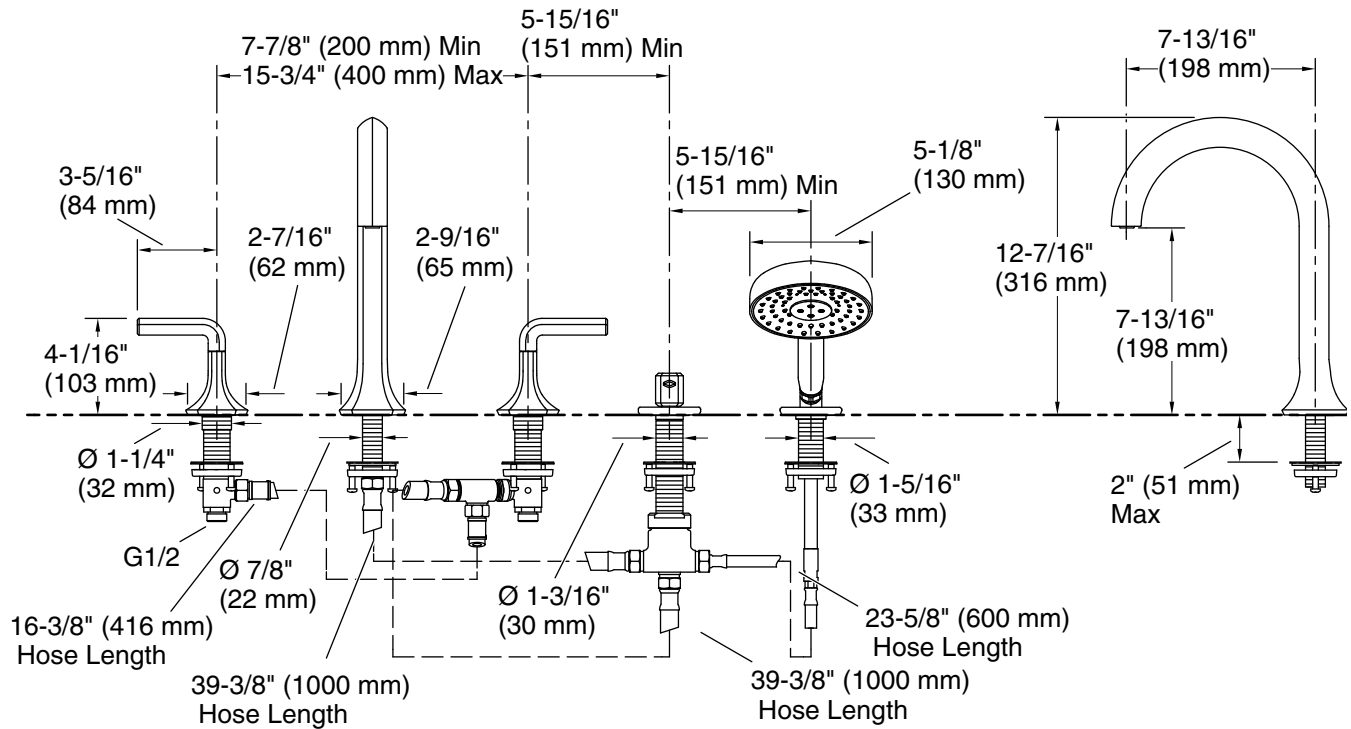

### Features

- Two Lever handles offer separate control of hot and cold water
- 7-3/4" (197 mm) spout reach
- Two-way diverter valve
- Nondiverter spout
- 8.0 gpm (30.3 lpm) maximum bath faucet flow rate at 45 psi (3.1 bar)
- Includes Statement™ multifunction handshower, holder, and 60" (1524 mm) hose
- Multifunction handshower with advanced spray engine provides three spray experiences: Full Coverage with Katalyst technology, Deep Massage, and Cloud
- Full Coverage with Katalyst™ air-induction technology delivers a drenching spray experience, ideal for rinsing shampoo from hair
- Deep Massage streams twist and swirl, targeting sore muscles to ease away aches and pains
- Cloud spray experience restores with a thick cloud of silky, super-fine water droplets
- MasterClean™ sprayface features an easy-to-clean surface that withstands mineral buildup and maximizes spray performance
- Optimized sprayface for maximum performance
- 2.5 gpm (9.5 lpm) handshower maximum flow rate at 80 psi (5.5 bar)
- KOHLER® ceramic disc valves exceed industry longevity standards for a lifetime of durable performance
- Part of the Occasion bathroom faucet and accessory collection

### Installation

- Deck-mount
- Five-hole installation
- G 1/2 inlet and outlet

### Required Products/Accessories

K-27016 Deck-mount bath spout with Cane design

or

K-27017 Deck-mount bath spout with Straight design

### Technical Information

All product dimensions are nominal.

Drain included: No