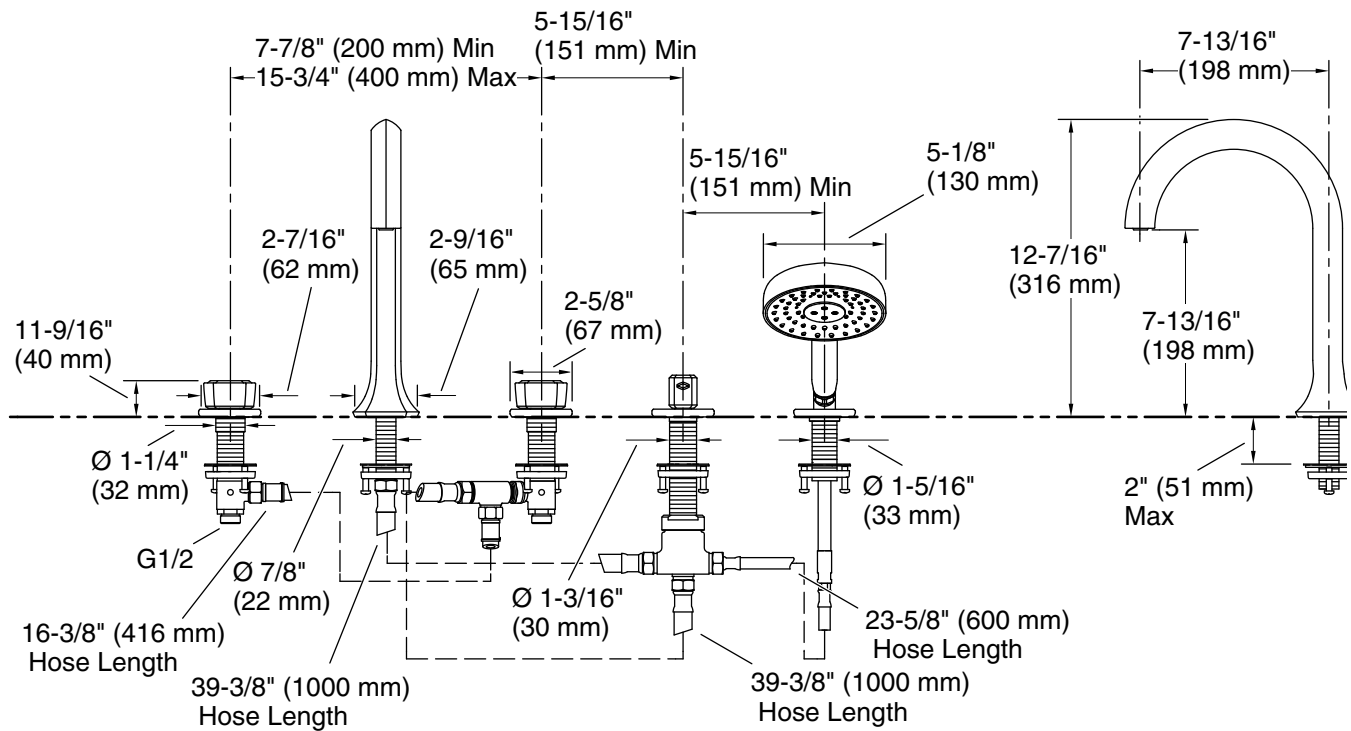

### Features

- Two knob handles offer separate control of hot and cold water
- 7-3/4" (197 mm) spout reach
- Two-way diverter valve
- Nondiverter spout
- 8.0 gpm (30.3 lpm) maximum bath faucet flow rate at 45 psi (3.1 bar)
- Includes Statement™ multifunction handshower, holder, and 60" (1524 mm) hose
- Multifunction handshower with advanced spray engine provides three spray experiences: Full Coverage with Katalyst technology, Deep Massage, and Cloud
- Full Coverage with Katalyst™ air-induction technology delivers a drenching spray experience, ideal for rinsing shampoo from hair
- Deep Massage streams twist and swirl, targeting sore muscles to ease away aches and pains
- Cloud spray experience restores with a thick cloud of silky, super-fine water droplets
- MasterClean™ sprayface features an easy-to-clean surface that withstands mineral buildup and maximizes spray performance
- Optimized sprayface for maximum performance
- 2.5 gpm (9.5 lpm) handshower maximum flow rate at 80 psi (5.5 bar)
- KOHLER® ceramic disc valves exceed industry longevity standards for a lifetime of durable performance
- Part of the Occasion bathroom faucet and accessory collection

### Installation

- Deck-mount
- Five-hole installation
- G 1/2 inlet and outlet

### Required Products/Accessories

K-27016 Deck-mount bath spout with Cane design

or

K-27017 Deck-mount bath spout with Straight design

### Technical Information

All product dimensions are nominal.

Drain included: No