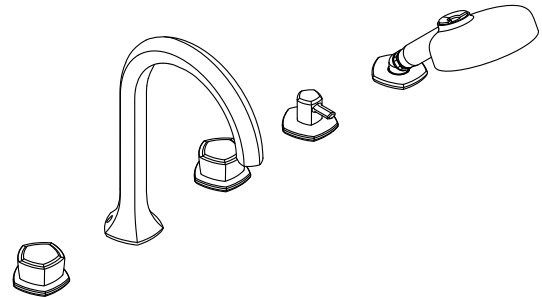

### Features

- Two knob handles offer separate control of hot and cold water
- 7-3/4" (197 mm) spout reach
- Two-way diverter valve
- Nondiverter spout
- 8.0 gpm (30.3 lpm) maximum bath faucet flow rate at 45 psi (3.1 bar)
- Includes Statement™ multifunction handshower, holder, and 60" (1524 mm) hose
- Multifunction handshower with advanced spray engine provides three spray experiences: Full Coverage with Katalyst technology, Deep Massage, and Cloud
- Full Coverage with Katalyst™ air-induction technology delivers a drenching spray experience, ideal for rinsing shampoo from hair
- Deep Massage streams twist and swirl, targeting sore muscles to ease away aches and pains
- Cloud spray experience restores with a thick cloud of silky, super-fine water droplets
- MasterClean™ sprayface features an easy-to-clean surface that withstands mineral buildup and maximizes spray performance
- Optimized sprayface for maximum performance
- 2.5 gpm (9.5 lpm) handshower maximum flow rate at 80 psi (5.5 bar)
- KOHLER® ceramic disc valves exceed industry longevity standards for a lifetime of durable performance
- Part of the Occasion bathroom faucet and accessory collection

### Installation

- Deck-mount
- Five-hole installation
- G 1/2 inlet and outlet