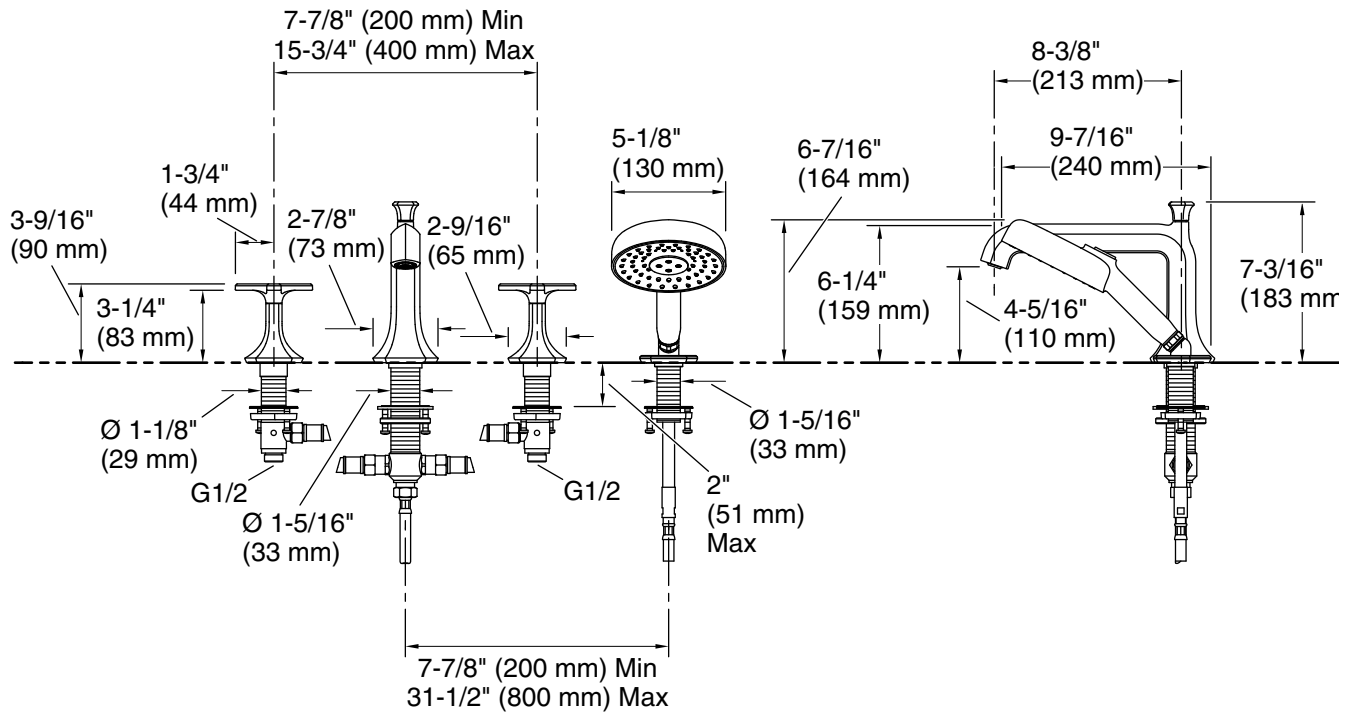

Features

- Two cross handles offer separate control of hot and cold water
- 8-1/3" (212 mm) spout reach
- Diverter spout
- 9.0 gpm (34.0 lpm) maximum bath faucet flow rate at 45 psi (3.1 bar)
- Includes Statement™ multifunction handshower, holder, and 60" (1524 mm) hose
- Multifunction handshower with advanced spray engine provides three spray experiences: Full Coverage with Katalyst technology, Deep Massage, and Cloud
- Full Coverage with Katalyst™ air-induction technology delivers a drenching spray experience, ideal for rinsing shampoo from hair
- Deep Massage streams twist and swirl, targeting sore muscles to ease away aches and pains
- Cloud spray experience restores with a thick cloud of silky, super-fine water droplets
- MasterClean™ sprayface features an easy-to-clean surface that withstands mineral buildup and maximizes spray performance
- Optimized sprayface for maximum performance
- 2.5 gpm (9.5 lpm) handshower maximum flow rate at 80 psi (5.5 bar)
- KOHLER® ceramic disc valves exceed industry longevity standards for a lifetime of durable performance
- Part of the Occasion bathroom faucet and accessory collection

- Katalyst® air-induction technology infuses water with air, creating bigger drops for a more powerful spray

Installation

- Deck-mount
- Four-hole installation
- G 1/2 inlet and outlet

Required Products/Accessories

K-27016 Deck-mount bath spout with Cane design

or

K-27017 Deck-mount bath spout with Straight design

Recommended Products/Accessories

K-23723 Faucet cleaner

Technical Information

All product dimensions are nominal.

Drain included: No

Handshower:

Rated maximum flow: 2.5 gal/min (9.5 l/min)

Notes

Install this product according to the installation instructions.