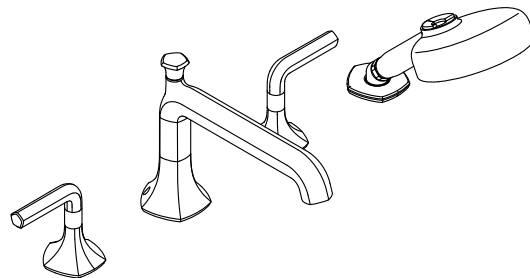

### Features

- Two Lever handles offer separate control of hot and cold water
- 8-1/3" (212 mm) spout reach
- Diverter spout
- 9.0 gpm (34.0 lpm) maximum bath faucet flow rate at 45 psi (3.1 bar)
- Includes Statement™ multifunction handshower, holder, and 60" (1524 mm) hose
- Multifunction handshower with advanced spray engine provides three spray experiences: Full Coverage with Katalyst technology, Deep Massage, and Cloud
- Full Coverage with Katalyst™ air-induction technology delivers a drenching spray experience, ideal for rinsing shampoo from hair
- Deep Massage streams twist and swirl, targeting sore muscles to ease away aches and pains
- Cloud spray experience restores with a thick cloud of silky, super-fine water droplets
- MasterClean™ sprayface features an easy-to-clean surface that withstands mineral buildup and maximizes spray performance
- Optimized sprayface for maximum performance
- 2.5 gpm (9.5 lpm) handshower maximum flow rate at 80 psi (5.5 bar)
- KOHLER® ceramic disc valves exceed industry longevity standards for a lifetime of durable performance
- Part of the Occasion bathroom faucet and accessory collection