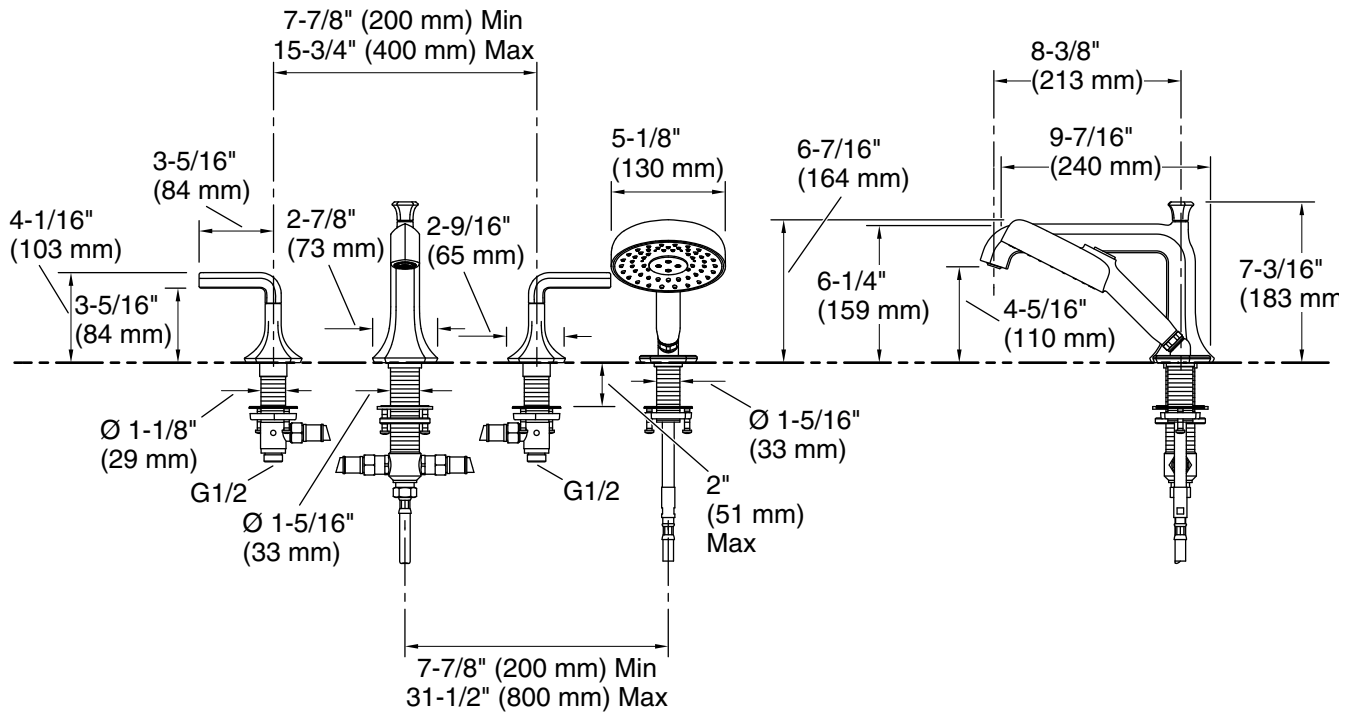

### Features

- Two Lever handles offer separate control of hot and cold water
- 8-1/3" (212 mm) spout reach
- Diverter spout
- 9.0 gpm (34.0 lpm) maximum bath faucet flow rate at 45 psi (3.1 bar)
- Includes Statement™ multifunction handshower, holder, and 60" (1524 mm) hose
- Multifunction handshower with advanced spray engine provides three spray experiences: Full Coverage with Katalyst technology, Deep Massage, and Cloud
- Full Coverage with Katalyst™ air-induction technology delivers a drenching spray experience, ideal for rinsing shampoo from hair
- Deep Massage streams twist and swirl, targeting sore muscles to ease away aches and pains
- Cloud spray experience restores with a thick cloud of silky, super-fine water droplets
- MasterClean™ sprayface features an easy-to-clean surface that withstands mineral buildup and maximizes spray performance
- Optimized sprayface for maximum performance
- 2.5 gpm (9.5 lpm) handshower maximum flow rate at 80 psi (5.5 bar)
- KOHLER® ceramic disc valves exceed industry longevity standards for a lifetime of durable performance
- Part of the Occasion bathroom faucet and accessory collection

### Installation

- Deck-mount
- Four-hole installation
- G 1/2 inlet and outlet

### Required Products/Accessories

K-27016 Deck-mount bath spout with Cane design

or

K-27017 Deck-mount bath spout with Straight design

### Technical Information

All product dimensions are nominal.

Drain included: No