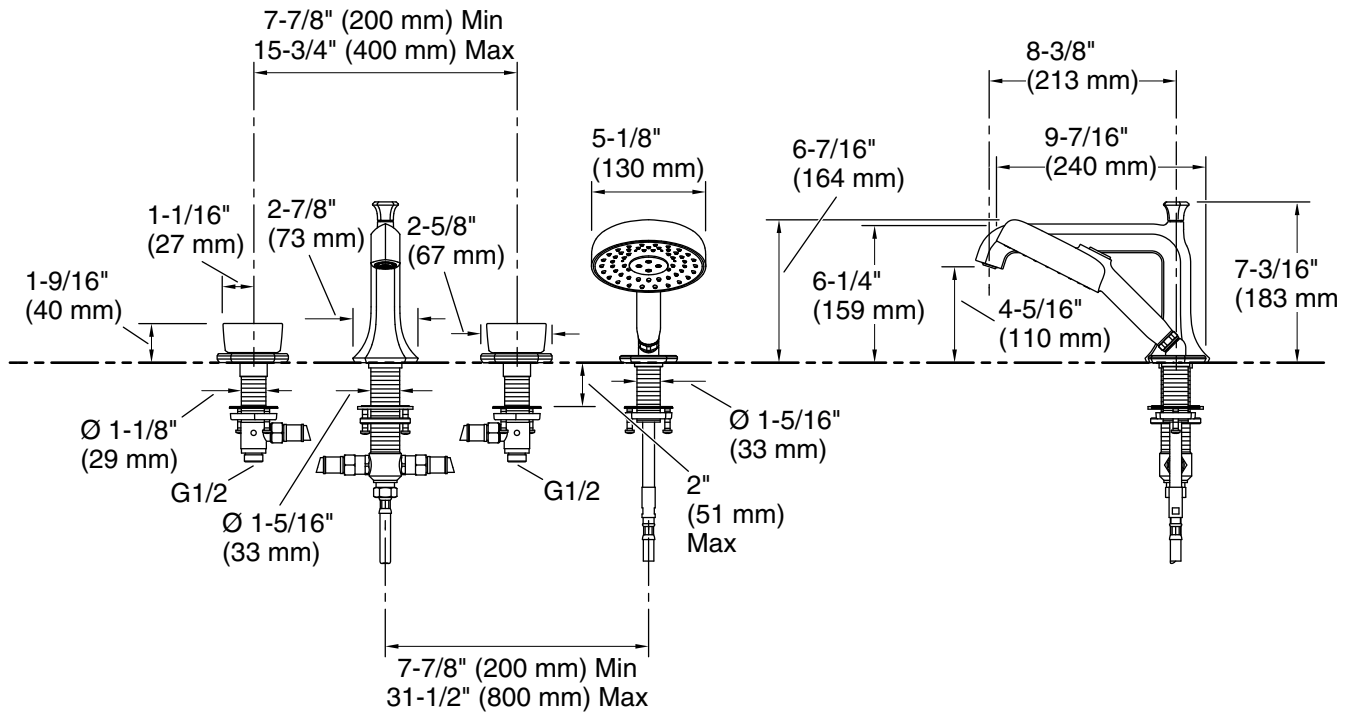

Features

- Two knob handles offer separate control of hot and cold water
- 8-1/3" (212 mm) spout reach
- Diverter spout
- 9.0 gpm (34.0 lpm) maximum bath faucet flow rate at 45 psi (3.1 bar)
- Includes Statement™ multifunction handshower, holder, and 60" (1524 mm) hose
- Multifunction handshower with advanced spray engine provides three spray experiences: Full Coverage with Katalyst technology, Deep Massage, and Cloud
- Full Coverage with Katalyst™ air-induction technology delivers a drenching spray experience, ideal for rinsing shampoo from hair
- Deep Massage streams twist and swirl, targeting sore muscles to ease away aches and pains
- Cloud spray experience restores with a thick cloud of silky, super-fine water droplets
- MasterClean™ sprayface features an easy-to-clean surface that withstands mineral buildup and maximizes spray performance
- Optimized sprayface for maximum performance
- 2.5 gpm (9.5 lpm) handshower maximum flow rate at 80 psi (5.5 bar)
- KOHLER® ceramic disc valves exceed industry longevity standards for a lifetime of durable performance
- Part of the Occasion bathroom faucet and accessory collection

Installation

- G 1/2 inlet and outlet
- Deck-mount
- Four-hole installation

Required Products/Accessories

K-27016 Deck-mount bath spout with Cane design

or

K-27017 Deck-mount bath spout with Straight design

Recommended Products/Accessories

K-23723 Faucet cleaner

Codes/Standards

None Applicable

See website for detailed warranty information.

Technical Information

All product dimensions are nominal.

Drain included: No

Handshower:

Rated maximum flow: 2.5 gal/min (9.5 l/min)

Notes

Install this product according to the installation instructions.