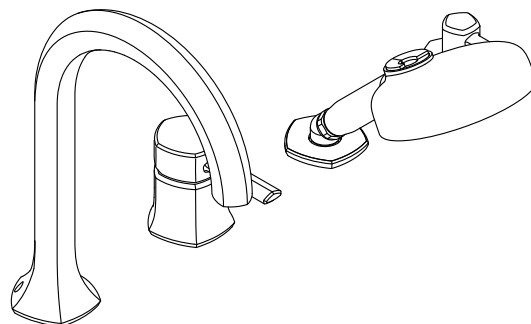

Material

- Premium metal construction for durability and reliability
- KOHLER® finishes resist corrosion and tarnishing

Technology

- Katalyst® air-induction technology infuses water with air, creating bigger drops for a more powerful spray

Installation

- Deck-mount
- Four-hole installation
- G 1/2 inlet and outlet

Required Products/Accessories

K-27016 Deck-mount bath spout with Cane design

or

K-27017 Deck-mount bath spout with Straight design

Recommended Products/Accessories

K-23723 Faucet cleaner

Codes/Standards

None Applicable

See website for detailed warranty information.