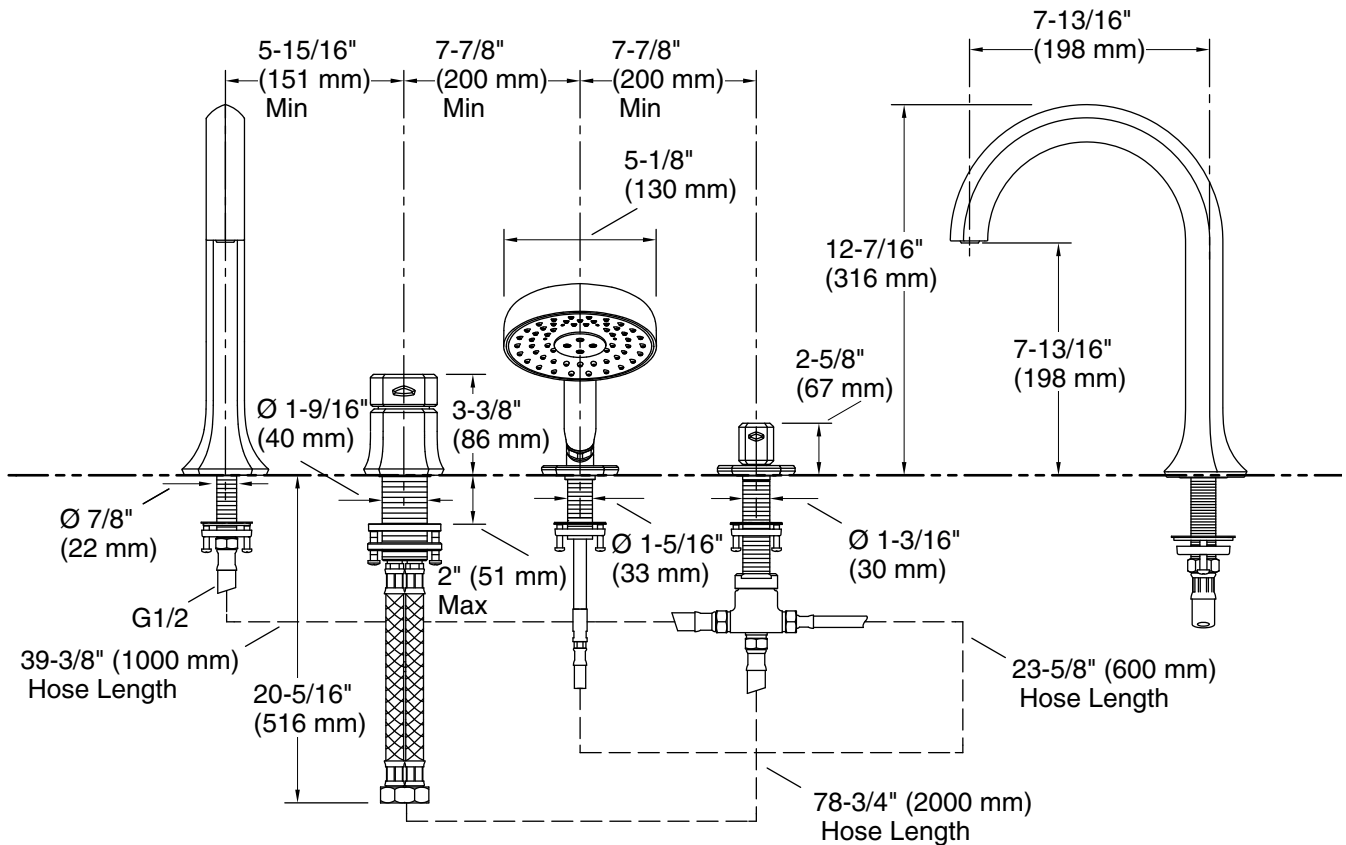

Features

- Single lever handle allows for both volume and temperature control
- 7-3/4" (197 mm) spout reach
- Two-way diverter valve
- Nondiverter spout
- 8.0 gpm (30.3 lpm) maximum bath faucet flow rate at 45 psi (3.1 bar)
- Includes Statement™ multifunction handshower, holder, and 60" (1524 mm) hose
- Multifunction handshower with advanced spray engine provides three spray experiences: Full Coverage with Katalyst technology, Deep Massage, and Cloud
- Full Coverage with Katalyst™ air-induction technology delivers a drenching spray experience, ideal for rinsing shampoo from hair
- Deep Massage streams twist and swirl, targeting sore muscles to ease away aches and pains
- Cloud spray experience restores with a thick cloud of silky, super-fine water droplets
- 2.5 gpm (9.5 lpm) handshower maximum flow rate at 80 psi (5.5 bar)
- KOHLER® ceramic disc valves exceed industry longevity standards for a lifetime of durable performance
- Part of the Occasion bathroom faucet and accessory collection

Installation

- Deck-mount
- Four-hole installation
- G 1/2 inlet and outlet

Required Products/Accessories

K-27016 Deck-mount bath spout with Cane design

or

K-27017 Deck-mount bath spout with Straight design

Recommended Products/Accessories

K-23723 Faucet cleaner

Codes/Standards

None Applicable

See website for detailed warranty information.

Technical Information

All product dimensions are nominal.

Drain included: No

Handshower:

Rated maximum flow: 2.5 gal/min (9.5 l/min)

Notes

Install this product according to the installation instructions.