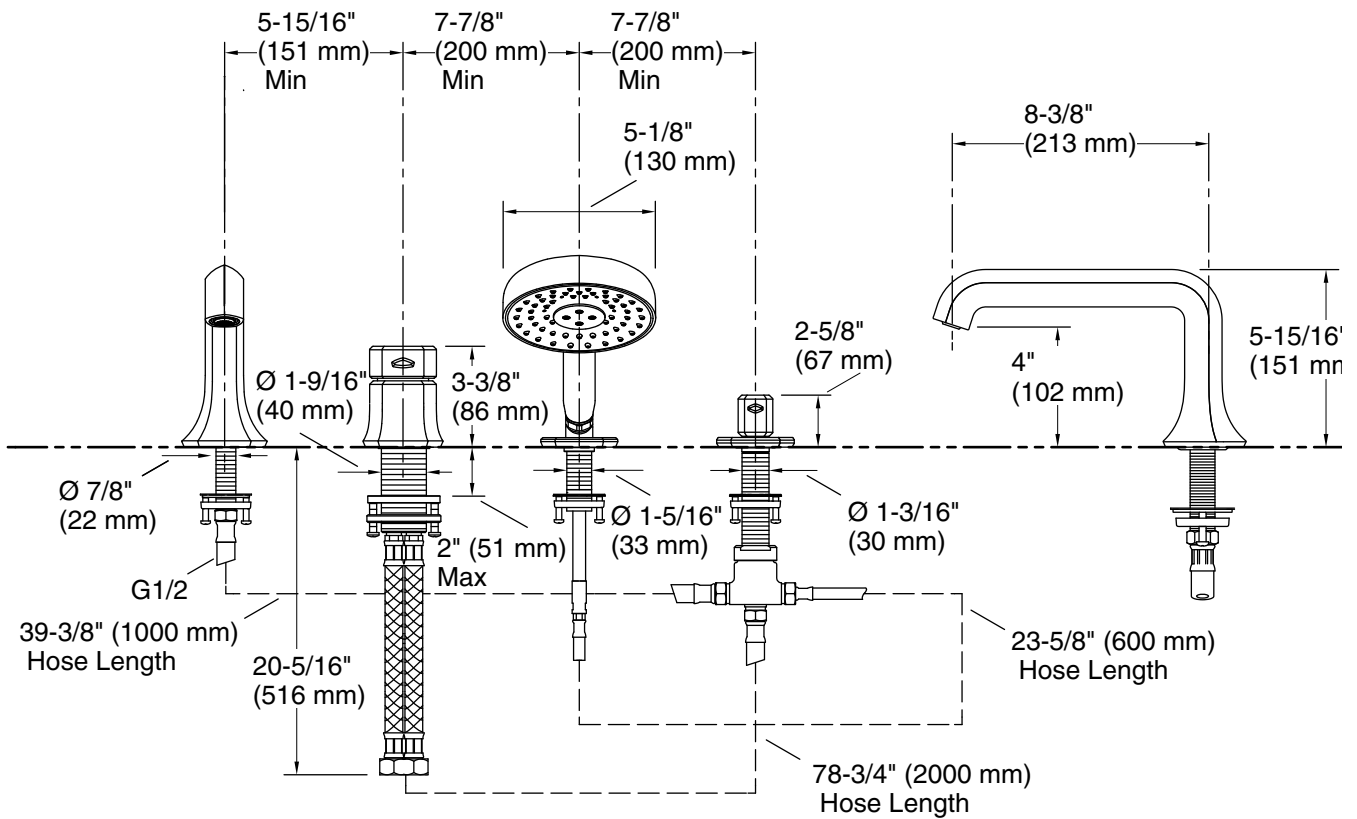

### Features

- Single lever handle allows for both volume and temperature control
- 8-1/3" (212 mm) spout reach
- Two-way diverter valve
- Nondiverter spout
- 8.0 gpm (30.3 lpm) maximum bath faucet flow rate at 45 psi (3.1 bar)
- Includes Statement™ multifunction handshower, holder, and 60" (1524 mm) hose
- Multifunction handshower with advanced spray engine provides three spray experiences: Full Coverage with Katalyst technology, Deep Massage, and Cloud
- Full Coverage with Katalyst™ air-induction technology delivers a drenching spray experience, ideal for rinsing shampoo from hair
- Deep Massage streams twist and swirl, targeting sore muscles to ease away aches and pains
- Cloud spray experience restores with a thick cloud of silky, super-fine water droplets
- MasterClean™ sprayface features an easy-to-clean surface that withstands mineral buildup and maximizes spray performance
- Optimized sprayface for maximum performance
- 2.5 gpm (9.5 lpm) handshower maximum flow rate at 80 psi (5.5 bar)
- KOHLER® ceramic disc valves exceed industry longevity standards for a lifetime of durable performance
- Part of the Occasion bathroom faucet and accessory collection

### Installation

- Deck-mount
- Four-hole installation
- G 1/2 inlet and outlet

### Technical Information

All product dimensions are nominal.

Drain included: No