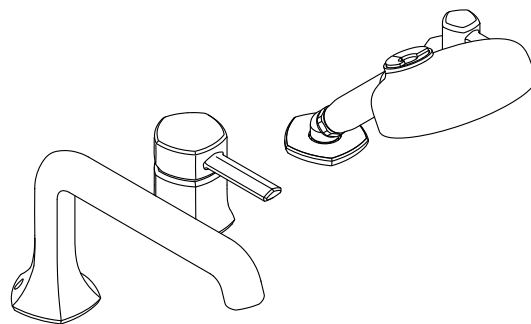

Material

- Premium metal construction for durability and reliability
- KOHLER® finishes resist corrosion and tarnishing

Technology

- Katalyst® air-induction technology infuses water with air, creating bigger drops for a more powerful spray

Installation

- Deck-mount
- Four-hole installation
- G 1/2 inlet and outlet

Required Products/Accessories

K-27016 Deck-mount bath spout with Cane design

or

K-27017 Deck-mount bath spout with Straight design

Recommended Products/Accessories

K-23723 Faucet cleaner

Codes/Standards

None Applicable

See website for detailed warranty information.