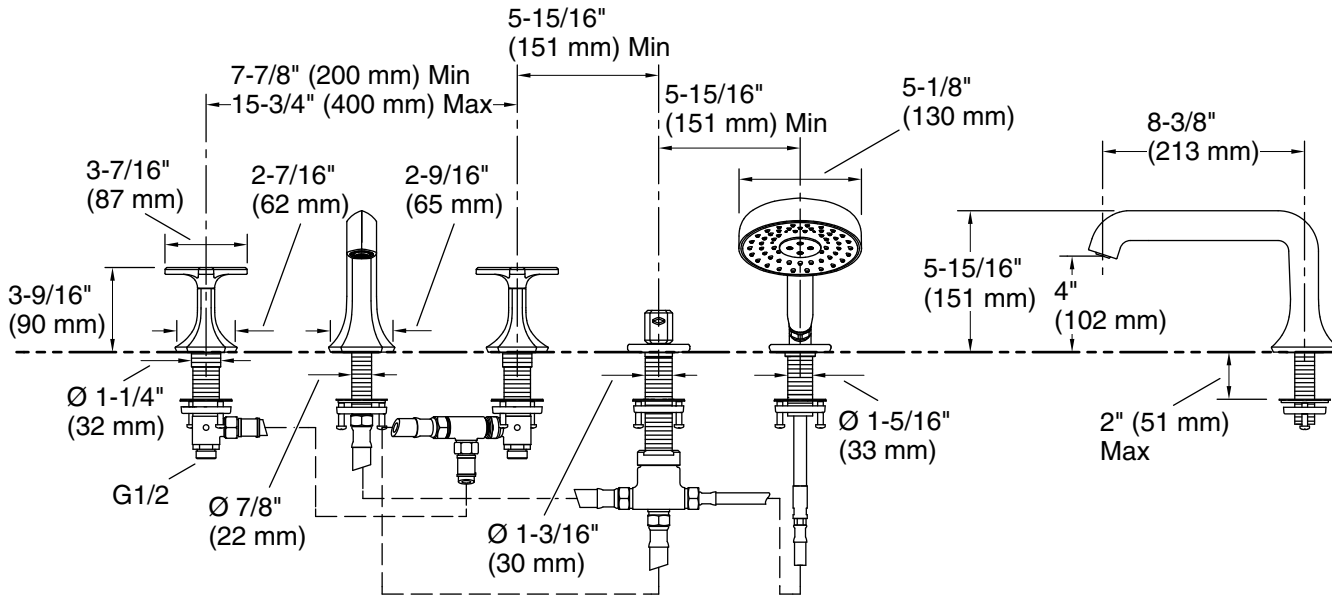

### Features

- Two cross handles offer separate control of hot and cold water
- 7-3/4" (197 mm) spout reach
- Two-way diverter valve
- Nondiverter spout
- 8.0 gpm (30.3 lpm) maximum bath faucet flow rate at 45 psi (3.1 bar)
- Includes Statement™ multifunction handshower, holder, and 60" (1524 mm) hose
- Multifunction handshower with advanced spray engine provides three spray experiences: Full Coverage with Katalyst technology, Deep Massage, and Cloud
- Full Coverage with Katalyst™ air-induction technology delivers a drenching spray experience, ideal for rinsing shampoo from hair
- Deep Massage streams twist and swirl, targeting sore muscles to ease away aches and pains
- Cloud spray experience restores with a thick cloud of silky, super-fine water droplets
- MasterClean™ sprayface features an easy-to-clean surface that withstands mineral buildup and maximizes spray performance
- Optimized sprayface for maximum performance
- 2.5 gpm (9.5 lpm) handshower maximum flow rate at 80 psi (5.5 bar)
- KOHLER® ceramic disc valves exceed industry longevity standards for a lifetime of durable performance
- Part of the Occasion bathroom faucet and accessory collection

### Installation

- Deck-mount
- Five-hole installation
- G 1/2 inlet and outlet

### Required Products/Accessories

K-27016 Deck-mount bath spout with Cane design

or

K-27017 Deck-mount bath spout with Straight design

### Technical Information

All product dimensions are nominal.

Drain included: No