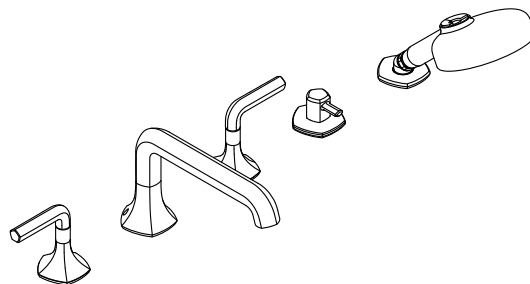

### Features

- Two Lever handles offer separate control of hot and cold water
- 7-3/4" (197 mm) spout reach
- Two-way diverter valve
- Nondiverter spout
- 8.0 gpm (30.3 lpm) maximum bath faucet flow rate at 45 psi (3.1 bar)
- Includes Statement™ multifunction handshower, holder, and 60" (1524 mm) hose
- Multifunction handshower with advanced spray engine provides three spray experiences: Full Coverage with Katalyst technology, Deep Massage, and Cloud
- Full Coverage with Katalyst™ air-induction technology delivers a drenching spray experience, ideal for rinsing shampoo from hair
- Deep Massage streams twist and swirl, targeting sore muscles to ease away aches and pains
- Cloud spray experience restores with a thick cloud of silky, super-fine water droplets
- MasterClean™ sprayface features an easy-to-clean surface that withstands mineral buildup and maximizes spray performance
- Optimized sprayface for maximum performance
- 2.5 gpm (9.5 lpm) handshower maximum flow rate at 80 psi (5.5 bar)
- KOHLER® ceramic disc valves exceed industry longevity standards for a lifetime of durable performance
- Part of the Occasion bathroom faucet and accessory collection