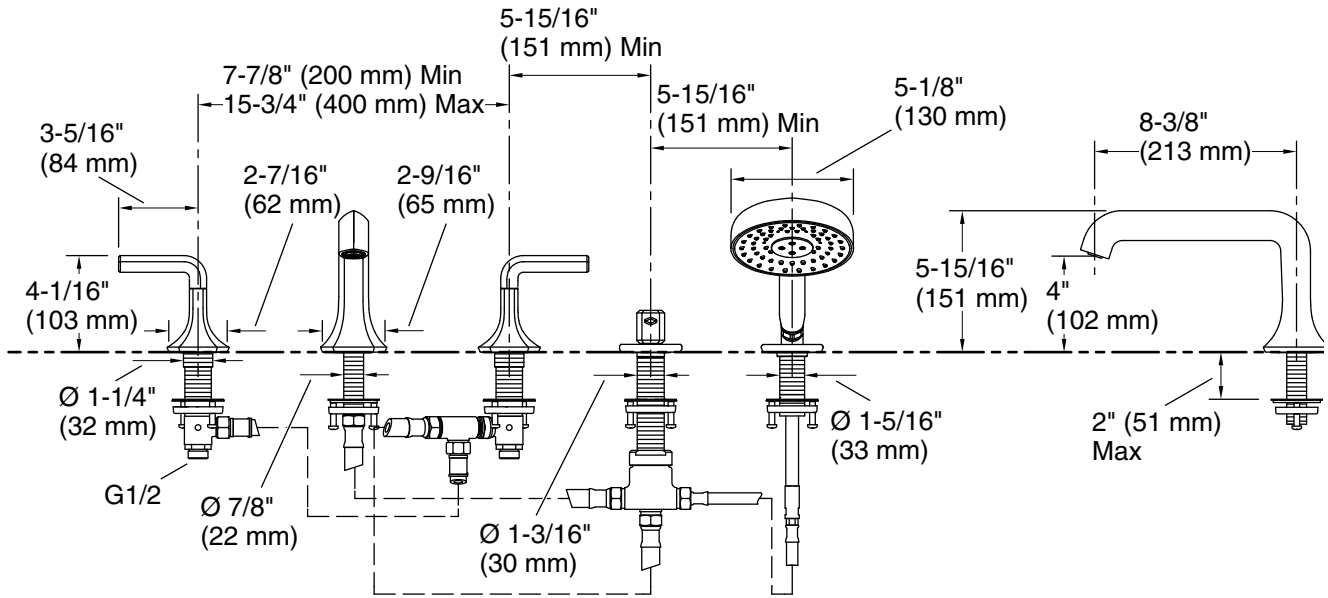

### Features

- Two Lever handles offer separate control of hot and cold water
- 7-3/4" (197 mm) spout reach
- Two-way diverter valve
- Nondiverter spout
- 8.0 gpm (30.3 lpm) maximum bath faucet flow rate at 45 psi (3.1 bar)
- Includes Statement™ multifunction handshower, holder, and 60" (1524 mm) hose
- Multifunction handshower with advanced spray engine provides three spray experiences: Full Coverage with Katalyst technology, Deep Massage, and Cloud
- Full Coverage with Katalyst™ air-induction technology delivers a drenching spray experience, ideal for rinsing shampoo from hair
- Deep Massage streams twist and swirl, targeting sore muscles to ease away aches and pains
- Cloud spray experience restores with a thick cloud of silky, super-fine water droplets
- MasterClean™ sprayface features an easy-to-clean surface that withstands mineral buildup and maximizes spray performance
- Optimized sprayface for maximum performance
- 2.5 gpm (9.5 lpm) handshower maximum flow rate at 80 psi (5.5 bar)
- KOHLER® ceramic disc valves exceed industry longevity standards for a lifetime of durable performance
- Part of the Occasion bathroom faucet and accessory collection

### Installation

- Deck-mount
- Five-hole installation
- G 1/2 inlet and outlet

### Required Products/Accessories

K-27016 Deck-mount bath spout with Cane design

or

K-27017 Deck-mount bath spout with Straight design

### Technical Information

All product dimensions are nominal.

Drain included: No