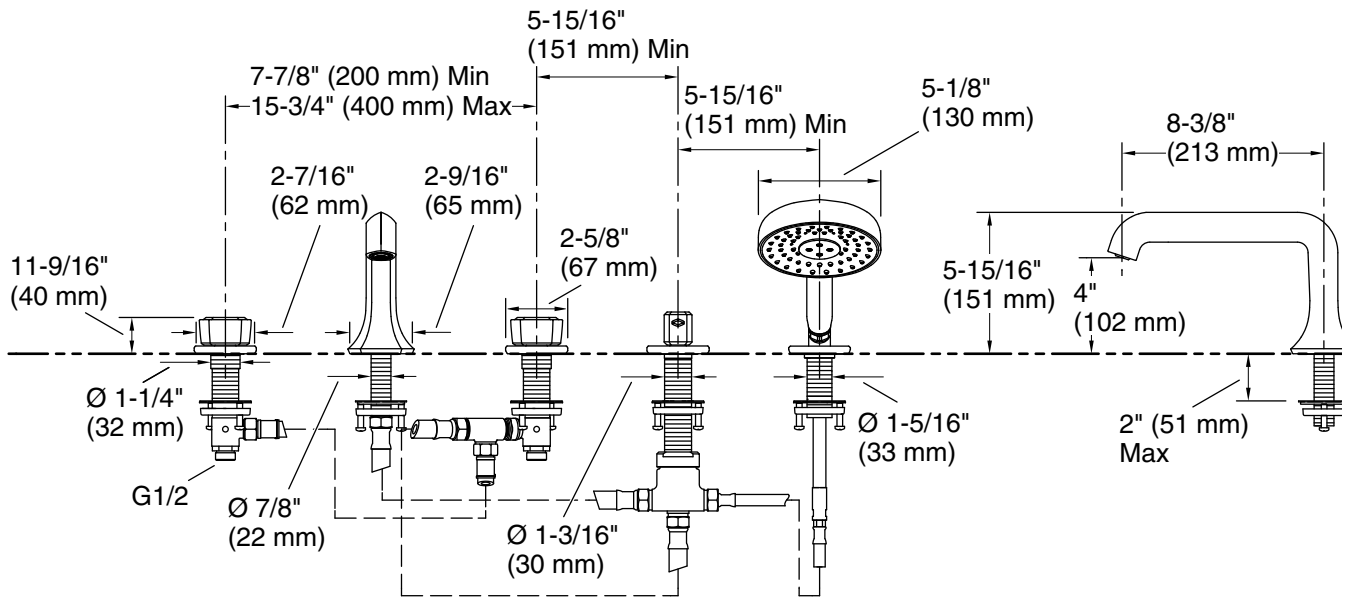

Features

- Two knob handles offer separate control of hot and cold water
- 7-3/4" (197 mm) spout reach
- Two-way diverter valve
- Nondiverter spout
- 8.0 gpm (30.3 lpm) maximum bath faucet flow rate at 45 psi (3.1 bar)
- Includes Statement™ multifunction handshower, holder, and 60" (1524 mm) hose
- Multifunction handshower with advanced spray engine provides three spray experiences: Full Coverage with Katalyst technology, Deep Massage, and Cloud
- Full Coverage with Katalyst™ air-induction technology delivers a drenching spray experience, ideal for rinsing shampoo from hair
- Deep Massage streams twist and swirl, targeting sore muscles to ease away aches and pains
- Cloud spray experience restores with a thick cloud of silky, super-fine water droplets
- MasterClean™ sprayface features an easy-to-clean surface that withstands mineral buildup and maximizes spray performance
- Optimized sprayface for maximum performance
- 2.5 gpm (9.5 lpm) handshower maximum flow rate at 80 psi (5.5 bar)
- KOHLER® ceramic disc valves exceed industry longevity standards for a lifetime of durable performance
- Part of the Occasion bathroom faucet and accessory collection

- Katalyst® air-induction technology infuses water with air, creating bigger drops for a more powerful spray

Installation

- Deck-mount
- Five-hole installation
- G 1/2 inlet and outlet

Required Products/Accessories

K-27016 Deck-mount bath spout with Cane design

or

K-27017 Deck-mount bath spout with Straight design

Recommended Products/Accessories

K-23723 Faucet cleaner

Technical Information

All product dimensions are nominal.

Drain included: No

Handshower:

Rated maximum flow: 2.5 gal/min (9.5 l/min)

Notes

Install this product according to the installation guide.