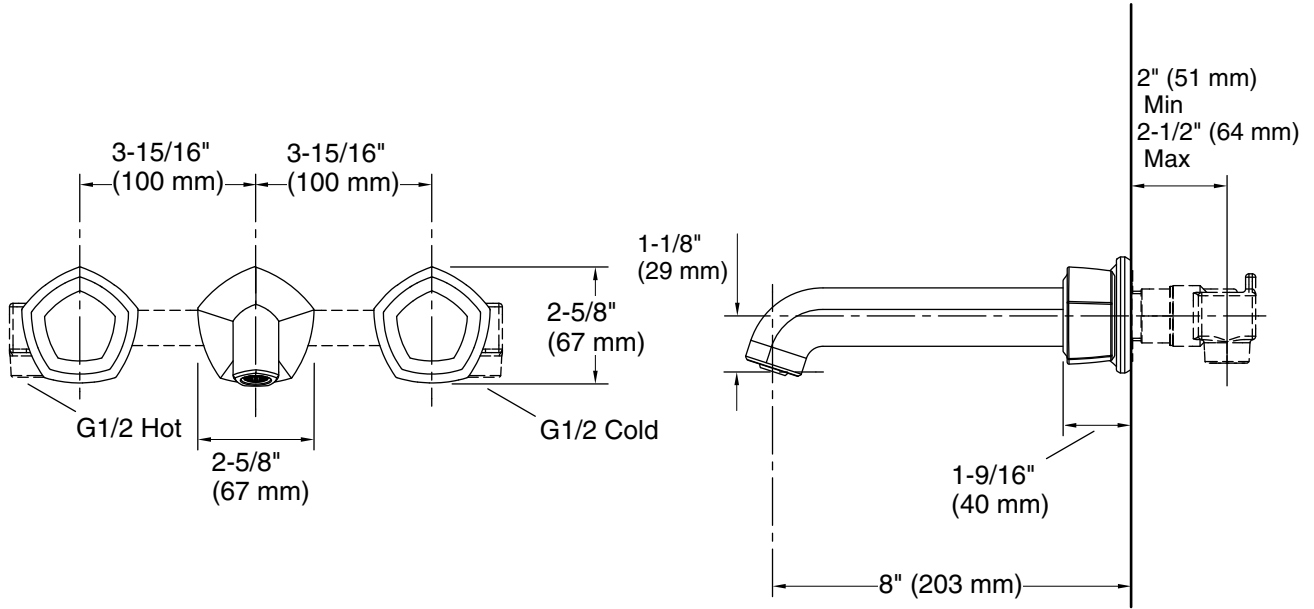

Features

- Two knob handles offer separate control of hot and cold water
- 8-1/3" (212 mm) spout reach
- Nondiverter spout
- 10.6 gpm (40.1 lpm) maximum bath faucet flow rate at 45 psi (3.1 bar)
- Laminar flow
- KOHLER® ceramic disc valves exceed industry longevity standards for a lifetime of durable performance
- Part of the Occasion bathroom faucet and accessory collection

Material

- Premium metal construction for durability and reliability
- KOHLER® finishes resist corrosion and tarnishing

Installation

- Wall-mount

Required Products/Accessories

K-27016 Deck-mount bath spout with Cane design

or

K-27017 Deck-mount bath spout with Straight design

Recommended Products/Accessories

K-23723 Faucet cleaner

Codes/Standards

None Applicable

See website for detailed warranty information.

Technical Information

All product dimensions are nominal.

Drain included: No

Notes

Install this product according to the installation instructions.