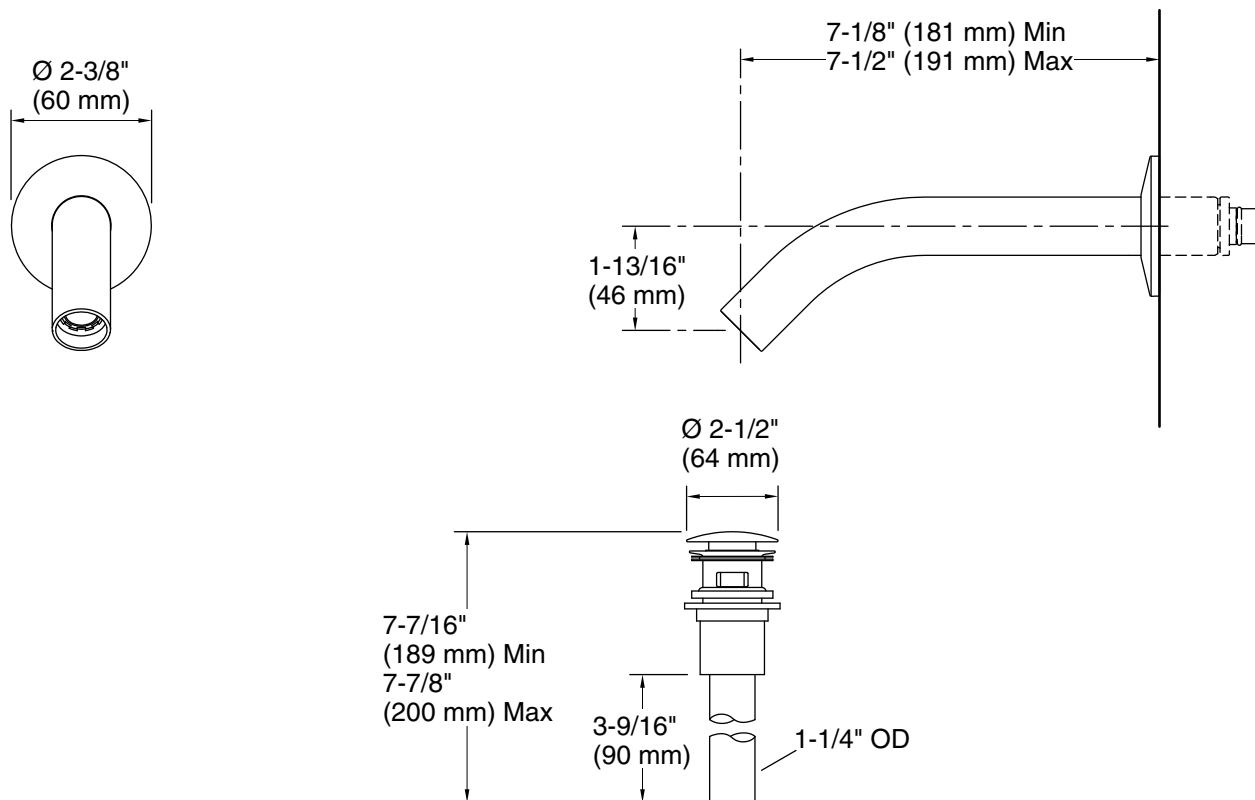

Features

- Stationary spout
- 7-1/2" (191 mm) spout reach
- 2.2 gpm (8.3 lpm) maximum flow rate at 60 psi (4.14 bar)
- Includes clicker drain with 1-1/4" (32 mm) metal tailpiece
- Coordinate with your choice of Components™ bathroom sink faucet handles for a personalized design

or

K-T77981-9 Wall-mount bathroom sink faucet Industrial handle trim

Recommended Products/Accessories

K-23726 Drain treatment
K-23723 Faucet cleaner
K-78372 18" Towel Bar
K-78373 24" Towel Bar
K-78375 24" Double Towel Bar
K-78377 Hand Towel Arm
K-78378 Robe Hook
K-78379 Double Towel Arm
K-78382 Pivoting toilet paper holder
K-78383 Vertical toilet paper holder
K-78384 Covered double toilet paper holder

See website for detailed warranty information.

Technical Information

All product dimensions are nominal.

Drain included: Yes

Drain with overflow: No

Spout:

Spout reach: $7\text{-}1/2\text{''}$ (191 mm)

Notes