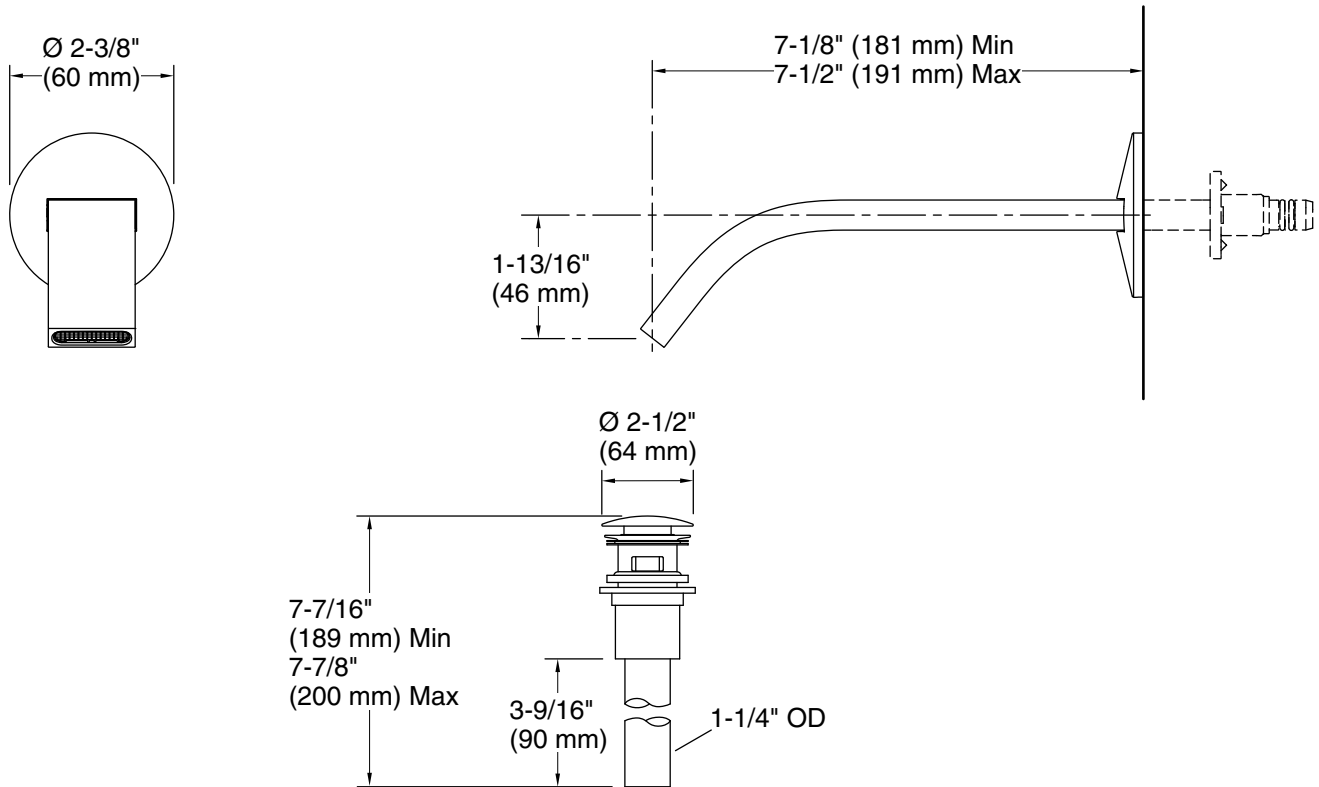

KOHLER Faucets

Wall-mount bathroom sink faucet spout with Ribbon design, 8.0 lpm
K-EX27342T

Features

- Stationary spout
- 7-1/2" (191 mm) spout reach
- 2.1 gpm (8.0 lpm) maximum flow rate at 60 psi (4.1 bar)
- Includes clicker drain with 1-1/4" (32 mm) metal tailpiece
- Coordinate with your choice of Components™ bathroom sink faucet handles for a personalized design

Optional Products/Accessories

K-7107 Decorative Drain
K-7108 Decorative Drain
K-7114 Pop-Up Drain
K-7127 Drain
K-7129 Drain
K-33151 Clicker drain without overflow

Codes/Standards

Plumbing Standards
GB 18145

See website for detailed warranty information.

Technical Information

All product dimensions are nominal.

Drain included: Yes

Drain with overflow: No

Spout:

Spout reach: $7\text{-}1/2''$ (191 mm)