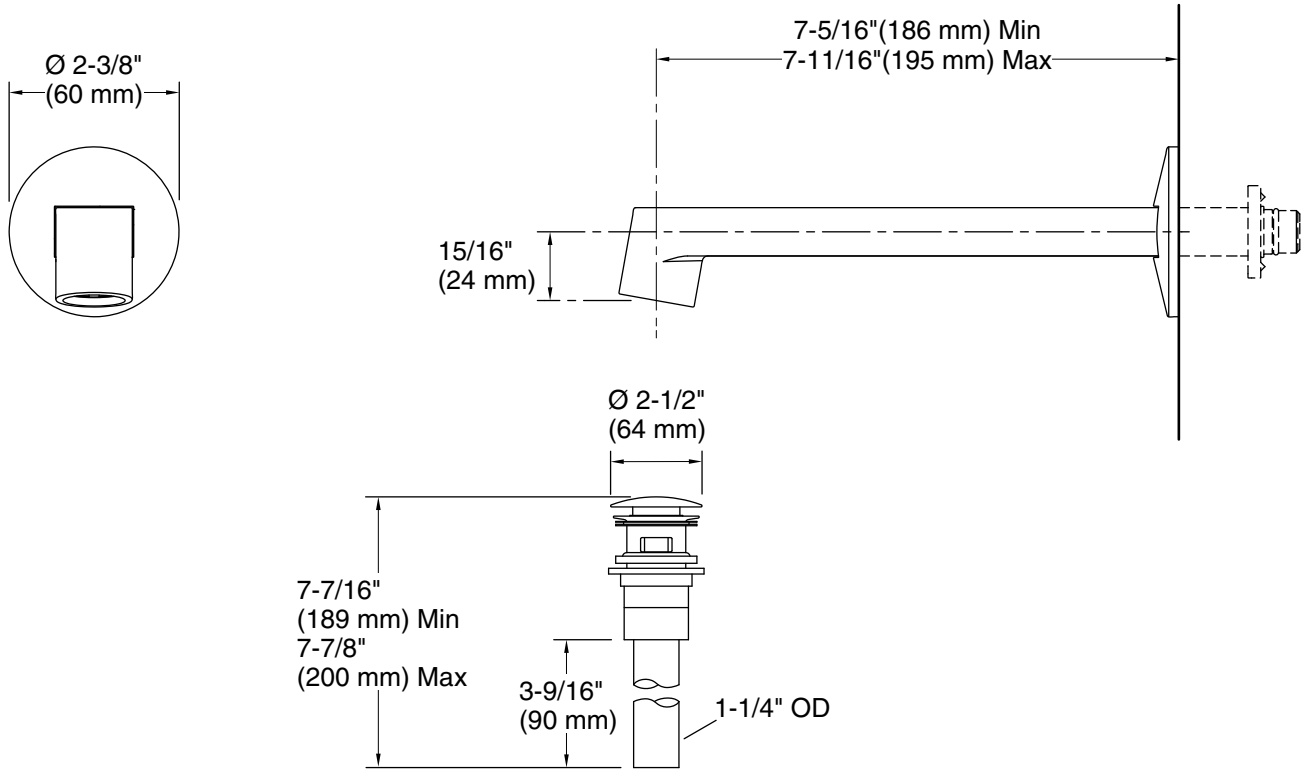

Technical Information

All product dimensions are nominal.

Drain included: Yes

Drain with overflow: No

Notes

Install this product according to the installation instructions.