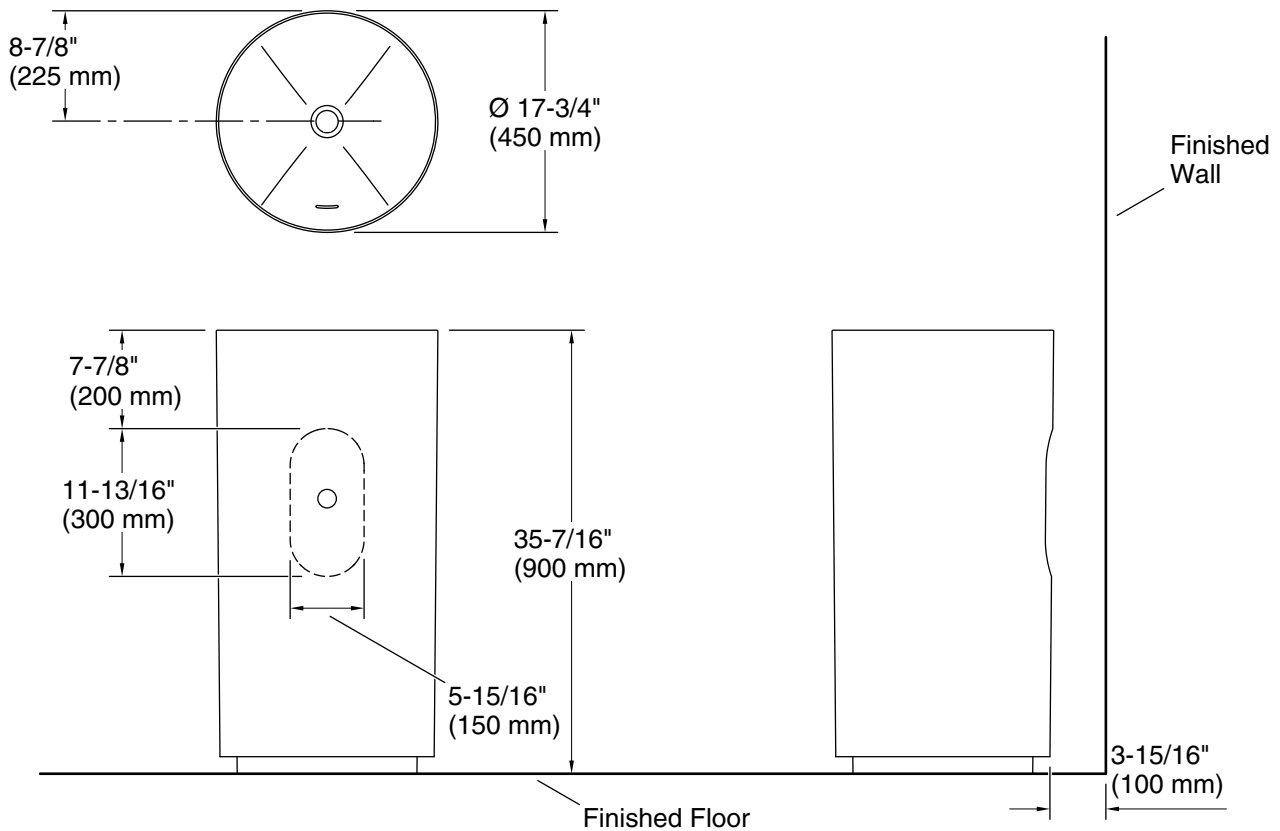

Technical Information

All product dimensions are nominal.

Basin configuration: Single Bowl

With overflow: Yes

Drain hole: 1-3/4" (45 mm)

Notes

Install this product according to the installation instructions.