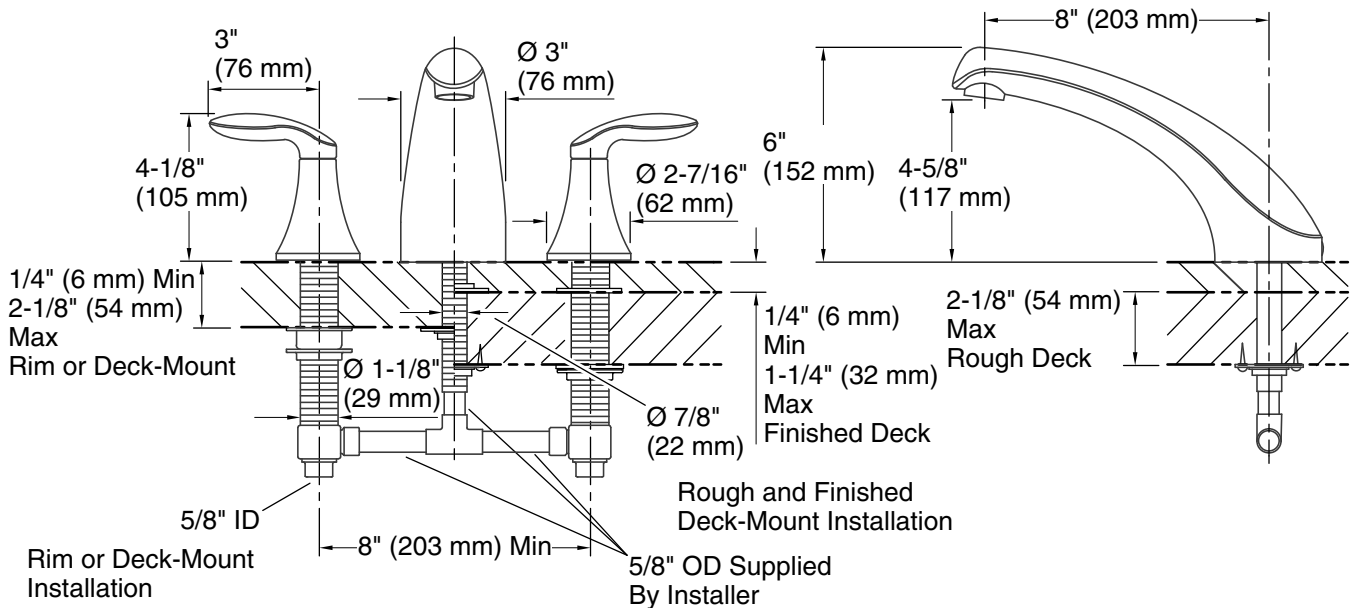

## Technical Information

All product dimensions are nominal.

Drain included: No

### Spout:

Spout reach: 8" (203 mm)