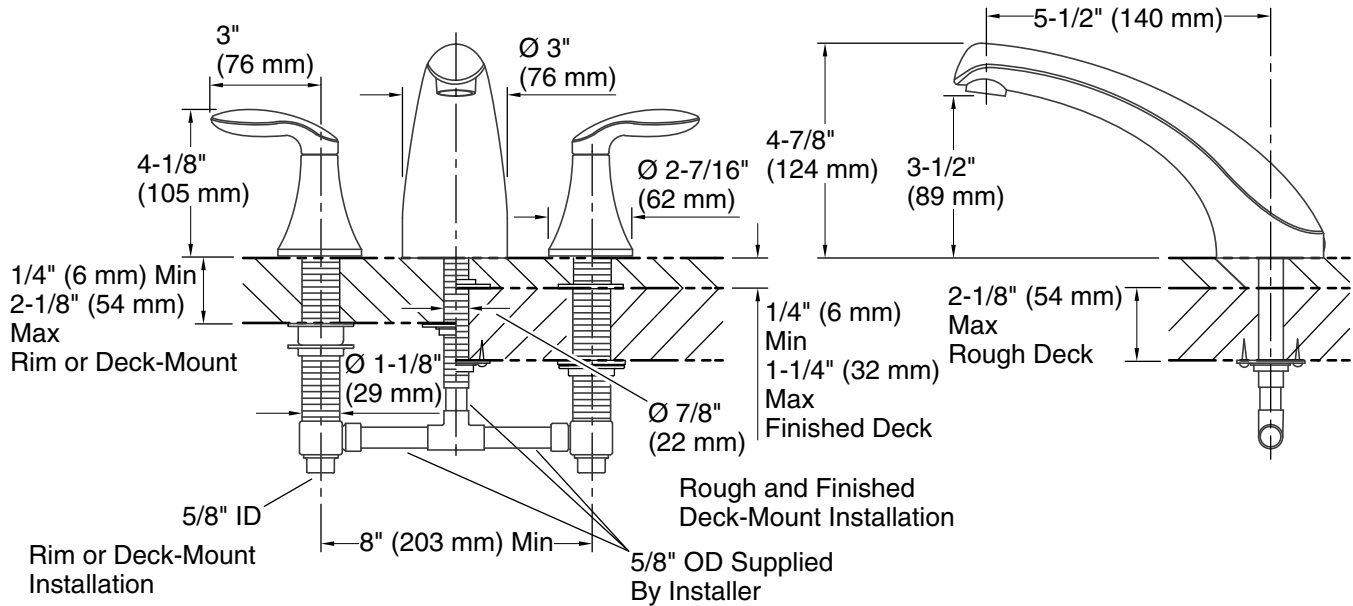

Technical Information

All product dimensions are nominal.

Drain included: No

Spout:

Spout reach: 5-1/2" (140 mm)

Handshower:

Rated maximum flow: 0 gal/min (0 l/min)

Notes

Install this product according to the installation instructions.

ADA, OBC, CSA B651 compliant when installed to the specific requirements of these regulations.