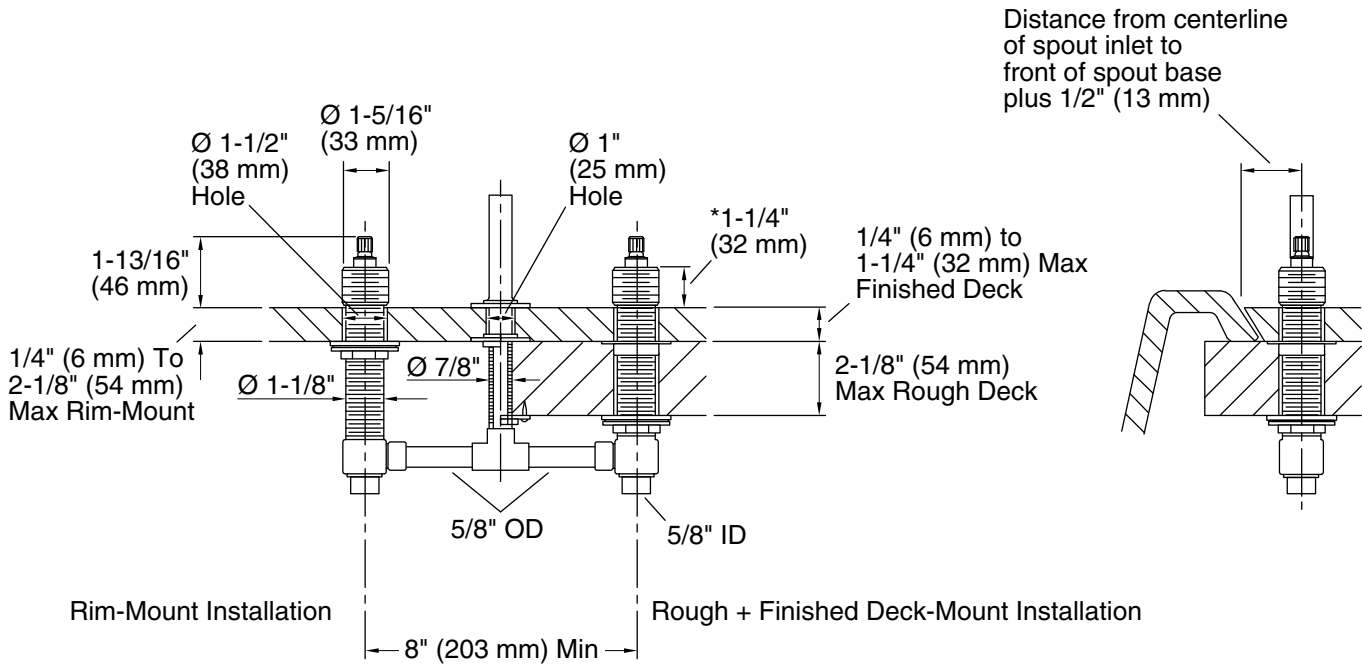

Features

- 1/2" (12.7 mm) quarter-turn washerless ceramic disc valves
- High-flow valving

Material

- Brass valve bodies

Installation

- Bath- or deck-mount
- Rigid connections

Codes/Standards

ASME A112.18.1/CSA B125.1

KOHLER® Faucet Lifetime Limited Warranty

See website for detailed warranty information.

*Dimension allows ±1/4" (6 mm) handle adjustment during handle trim installation.

Technical Information

All product dimensions are nominal.

Spout:

Notes

Install this product according to the installation guide.

For installations on a rough (unfinished) deck to be covered later with tile, the tile thickness must not exceed 1-1/4" (32 mm).