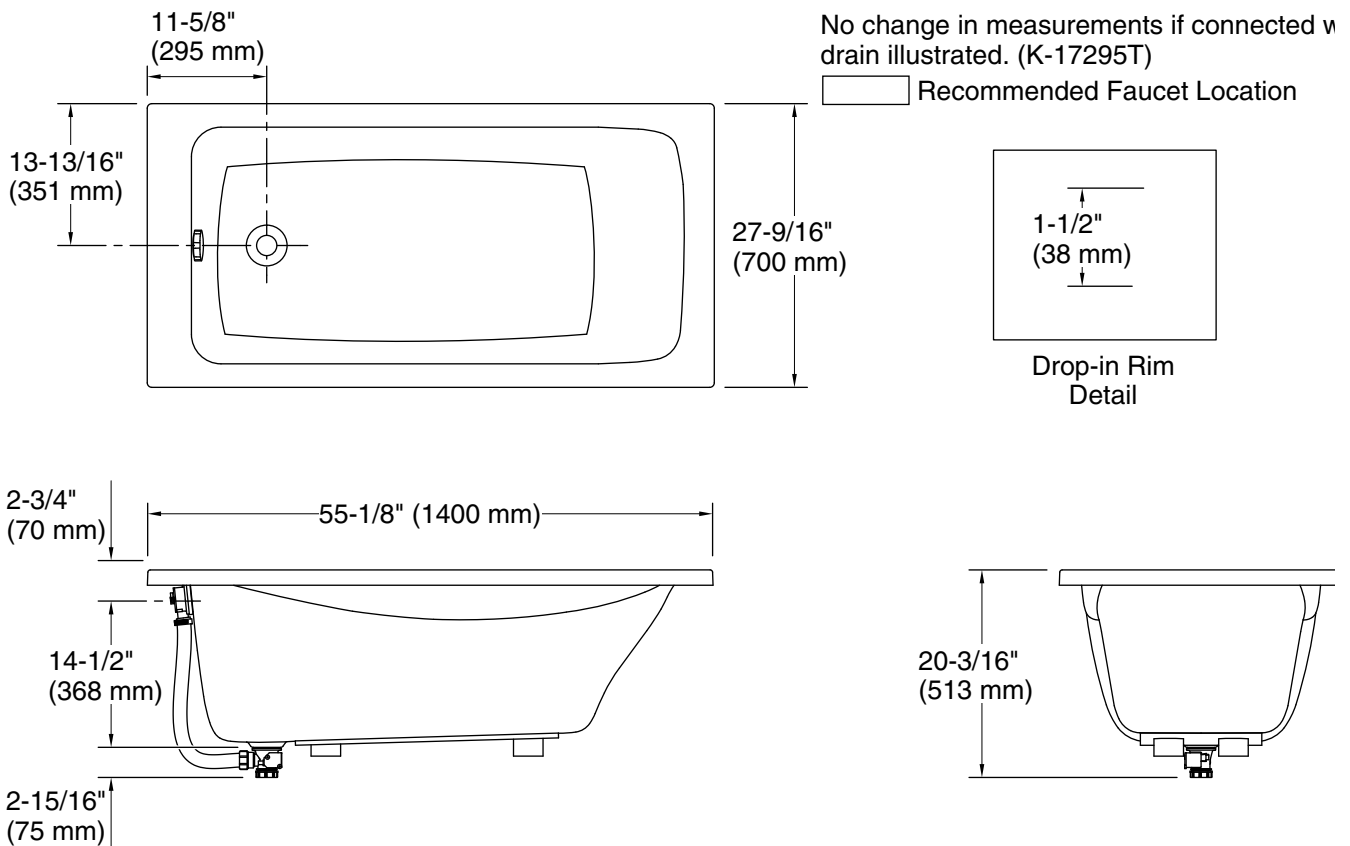

## Installation

- Drop-in
- Drain sold separately

### Technical Information

All product dimensions are nominal.

Drain location:	Reversible
Weight:	48.5 lbs (22 kg)
Minimum floor load:	37.3 lbs/ft <sup>2</sup> (182.1 kg/m <sup>2</sup> )
Water depth:	12-3/4" (324 mm)
Water capacity:	38.34 gal (145.1 L)
Minimum flat for door:	1-5/8" (41 mm)

### Notes

Measure your actual product for rough-in details.

Install this product according to the installation instructions.

The hot water supply should be 70% of the capacity of the bath or greater. Installations will vary.