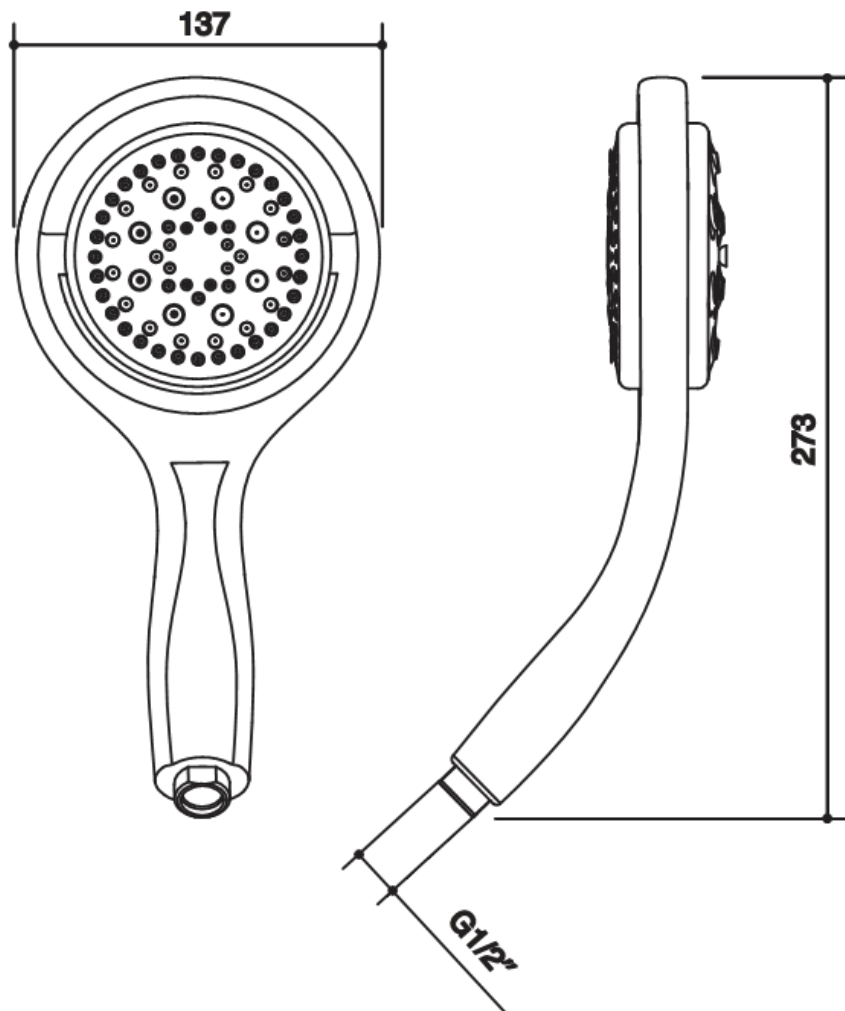

Product Specification:

Model	Includes	Finish
K-R15599T	Hose, bracket	Polished Chrome (CP)

Product Dimension:

*The above information are subject to change without notice.