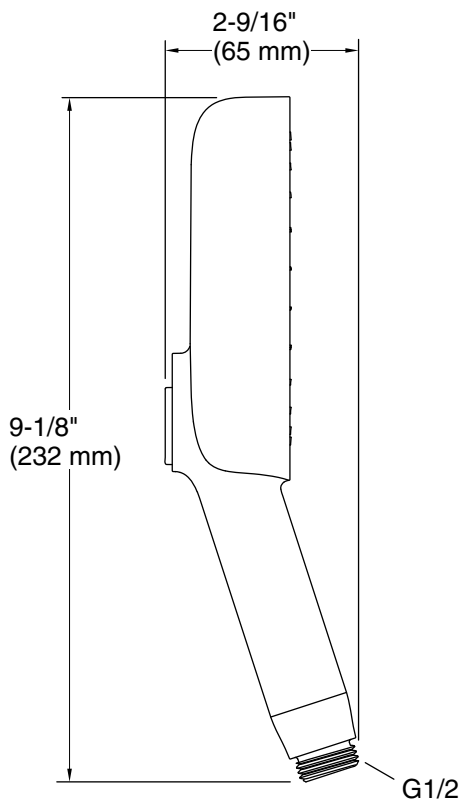

### Installation

- G 1/2 inlet connection
- Bracket or sidebar required for wall-mount installation
- Deck-mount holder required for deck-mount installation

### Technical Information

All product dimensions are nominal.

Handshower rated max flow: 1.5 gal/min (5.7 l/min)