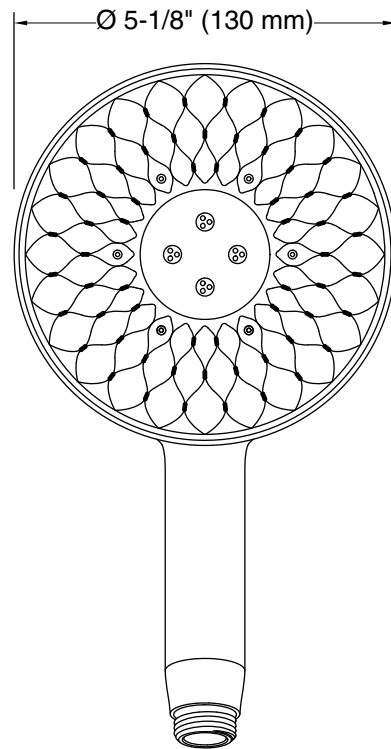

### Installation

- G 1/2 inlet connection
- Bracket or sidebar required for wall-mount installation
- Deck-mount holder required for deck-mount installation

### Technical Information

All product dimensions are nominal.

Handshower rated max flow: 1.5 gal/min (5.7 l/min)