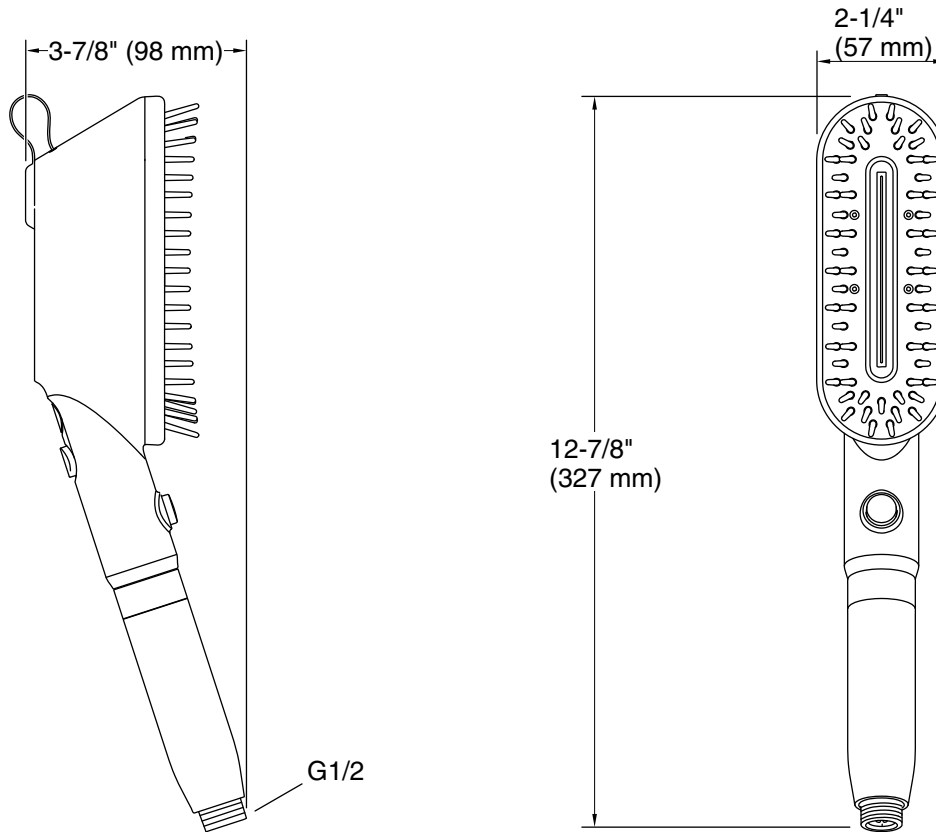

Features

- Multifunction handheld pet shower offers two spray experiences: Cloud for a silky mist of water droplets and Ribbon for a waterfall-like stream
- Integrated refillable soap dispenser to keep your hands free; holds up to 1.35 oz (40 mL)
- Attached cap keeps soap reservoir plug within reach while refilling
- Pause button temporarily shuts off water flow
- Soft silicone bristles offer gentle deep cleaning
- Optimized sprayface for maximum performance
- Filter reduces chlorine and odor and controls scale for gentleness on hair, skin, and other surfaces
- 1.75 gpm (6.6 lpm) maximum flow rate at 80 psi (5.5 bar)
- Requires hose and wall-mount holder (sold separately)

Material

- Premium material construction for durability and reliability
- KOHLER finishes resist corrosion and tarnishing

Installation

- G 1/2 connection

**Codes/Standards**

Plumbing Standards
GB/T 23447

See website for detailed warranty information.

Technical Information

All product dimensions are nominal.

Handshower rated max flow: 1.75 gal/min (6.6 l/min)

Notes

Install this product according to the installation instructions.