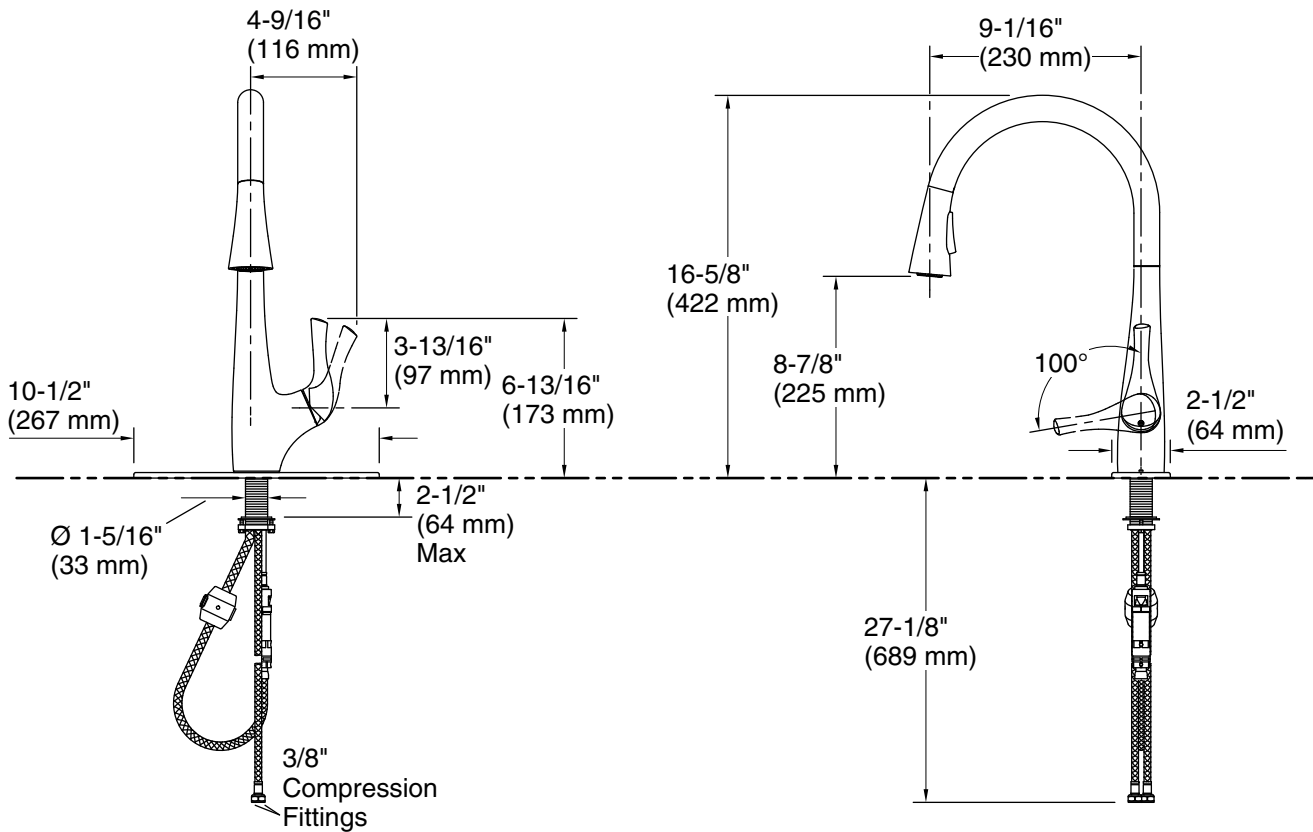

Features

- Two-function pull-down sprayhead allows you to switch from aerated stream to Sweep® spray
- Sweep® spray features specially angled nozzles that form a wide, powerful blade of water to sweep your dishes and sink clean
- ProMotion® technology's light, quiet braided hose and swiveling ball joint make the pull-down sprayhead easier and more comfortable to use
- DockNetik® secure docking system locks sprayhead into place when not in use
- MasterClean™ sprayface features an easy-to-clean surface that withstands mineral buildup and maximizes spray performance
- KOHLER® ceramic disc valves exceed industry longevity standards for a lifetime of durable performance
- High-arch swivel spout offers superior clearance for filling pitchers and cleaning
- Single lever handle is simple to use and makes adjusting water temperature easy
- 1.5 gpm (5.7 lpm) maximum flow rate at 60 psi (4.14 bar)
- Box includes: Assembled faucet, supply lines, escutcheon plate

Installation

- Installs with 1- or 3-hole sink
- Flexible supply lines and quick-connect fittings simplify installation
- Longer shank works with countertops up to 2-1/2" (63.5 mm) thick and is easy to install

Technical Information

All product dimensions are nominal.

Faucet flow rate: 1.5 gal/min (5.7 l/min)

Drain included: No

Spout:

Spout reach: 9-1/16" (230 mm)

Notes

Install this product according to the installation instructions.