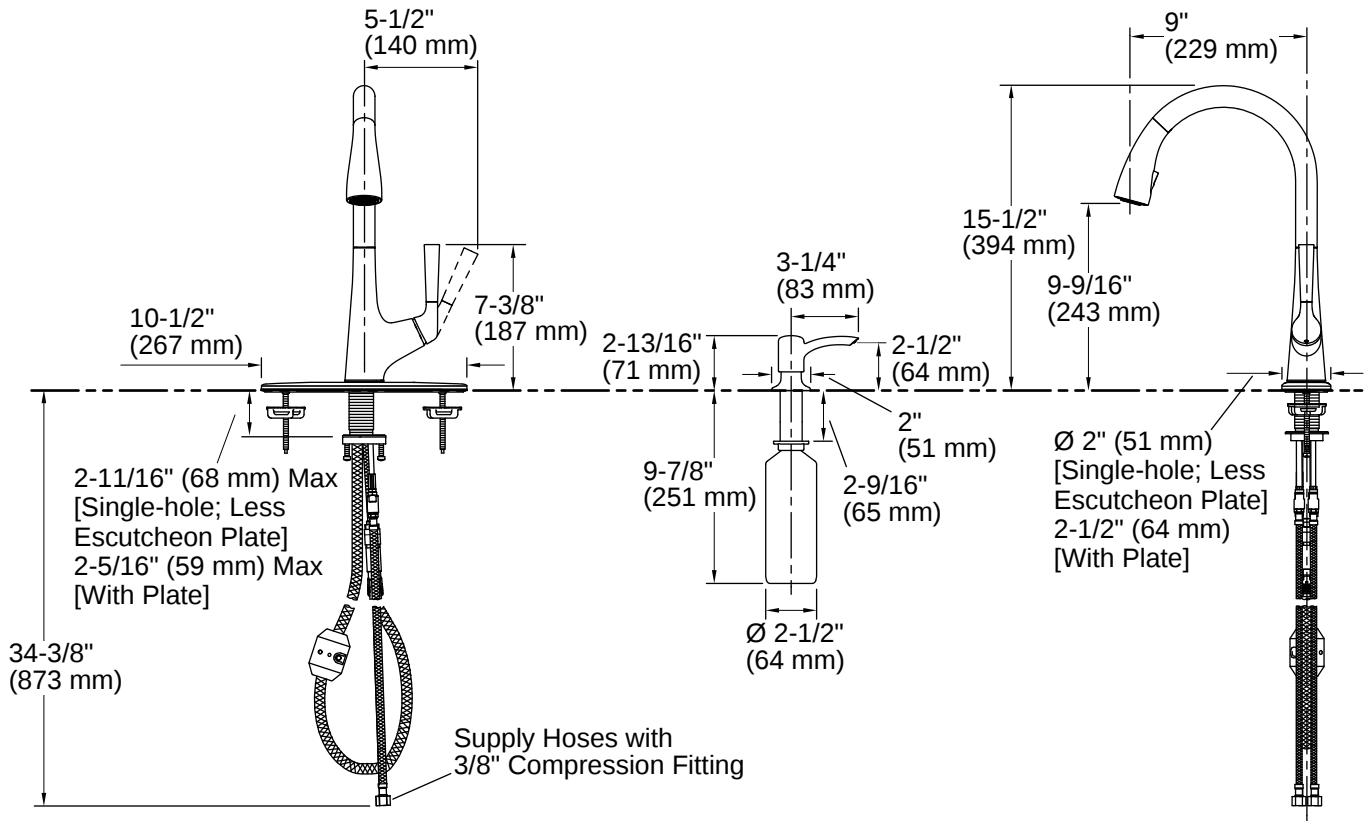

Malleco® | K-R562-SD

Pull-down kitchen sink faucet with two-function sprayhead

Features

- One-piece, self-contained ceramic disc valve allows for both volume and temperature control
- Two function sprayhead with touch control: Sweep™ spray and aerated stream settings
- Dishwasher-safe, removable white, black, and taupe silicone handles
- ProMotion® technology's light, quiet braided hose and swiveling ball joint make the pull-down sprayhead easier and more comfortable to use
- Includes flexible supply line
- Includes 10-1/2" (267 mm) escutcheon plate and refillable 16 fluid ounce (473 ml) soap dispenser
- 1.5 gpm (5.7 lpm) maximum flow rate at 60 psi (4.14 bar)
- DockNetik® secure docking system locks sprayhead into place when not in use

Technical Information

All product dimensions are nominal.

Handle

Handle Style/ Type: Lever

Spout

Spout Reach: 9" (229 mm)

Flow Rate

Faucet Flow Rate: 1.5 gpm (5.7 l/min)

Installation

- Single-, two-, three-, or four-hole installation
- Left- or right- handle installation and 360° spout rotation

Installation Notes

Install this product according to the installation instructions.