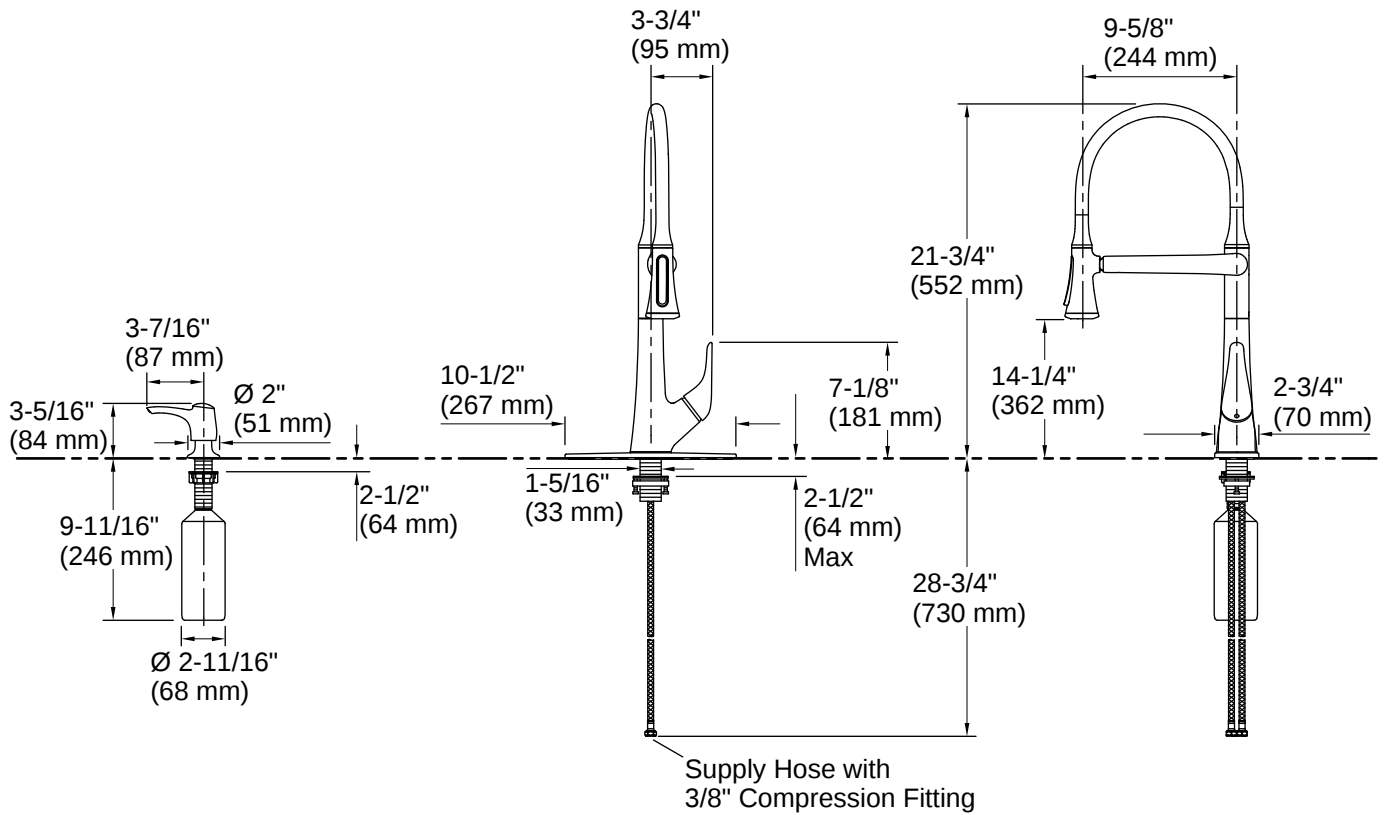

Technical Information

All product dimensions are nominal.

Handle

Handle Style/ Type: Lever

Spout

Spout Reach: 7-1/8" (181 mm)

Flow Rate

Faucet Flow Rate: 1.5 gpm (5.7 l/min)

Recommended Products/Accessories

K-23723 Faucet cleaner

Warranty

See website for detailed warranty information.

KOHLER® Faucet Lifetime Limited Warranty

Installation

- Installs with 1-, 2-, 3-, or 4-hole sinks (escutcheon plate included)
- Longer mounting shank works with countertops up to 2-1/2" thick and is easy to install. Simply hand-tighten mounting ring and secure with a screwdriver