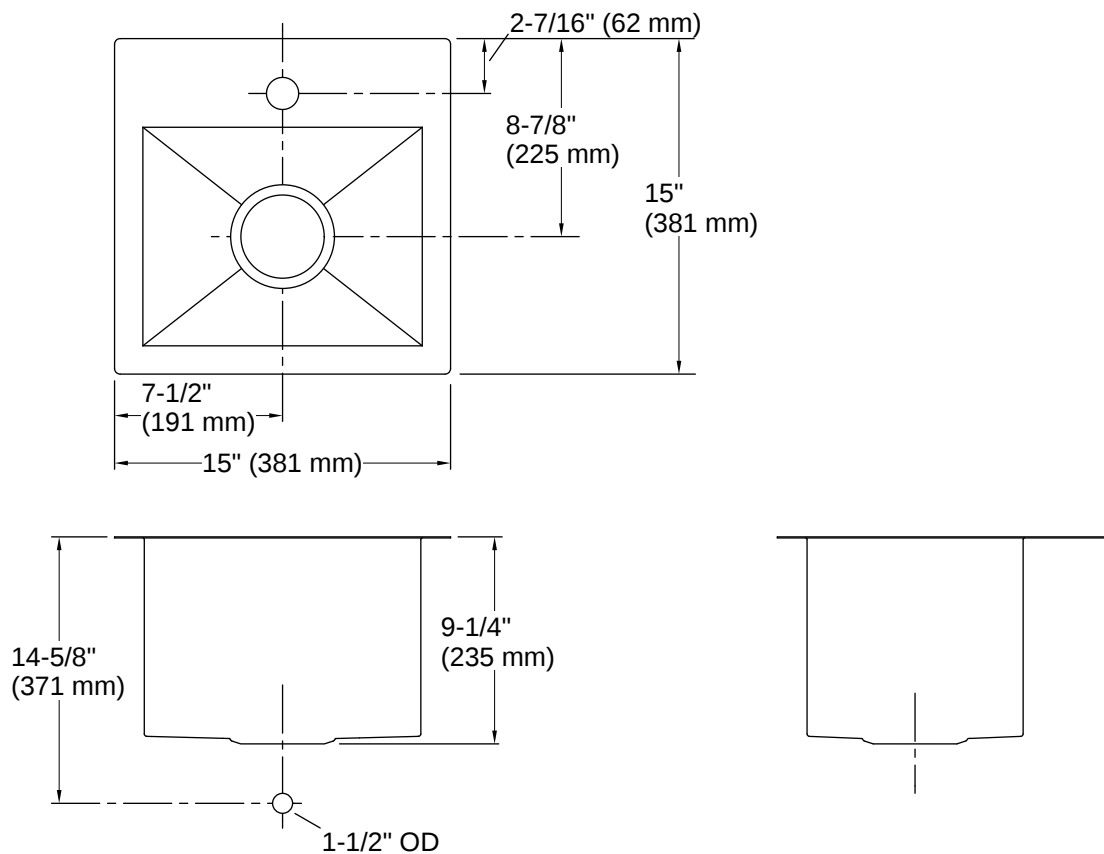

Installation

- Top-mount or undermount

Installation Notes

Install this product according to the installation instructions.

NOTICE: Countertop manufacturer or cutter must use the current product template available at www.kohler.com, or by calling 1-800-4KOHLER. Kohler Co. is not responsible for cutout errors when the incorrect cutout template is used.