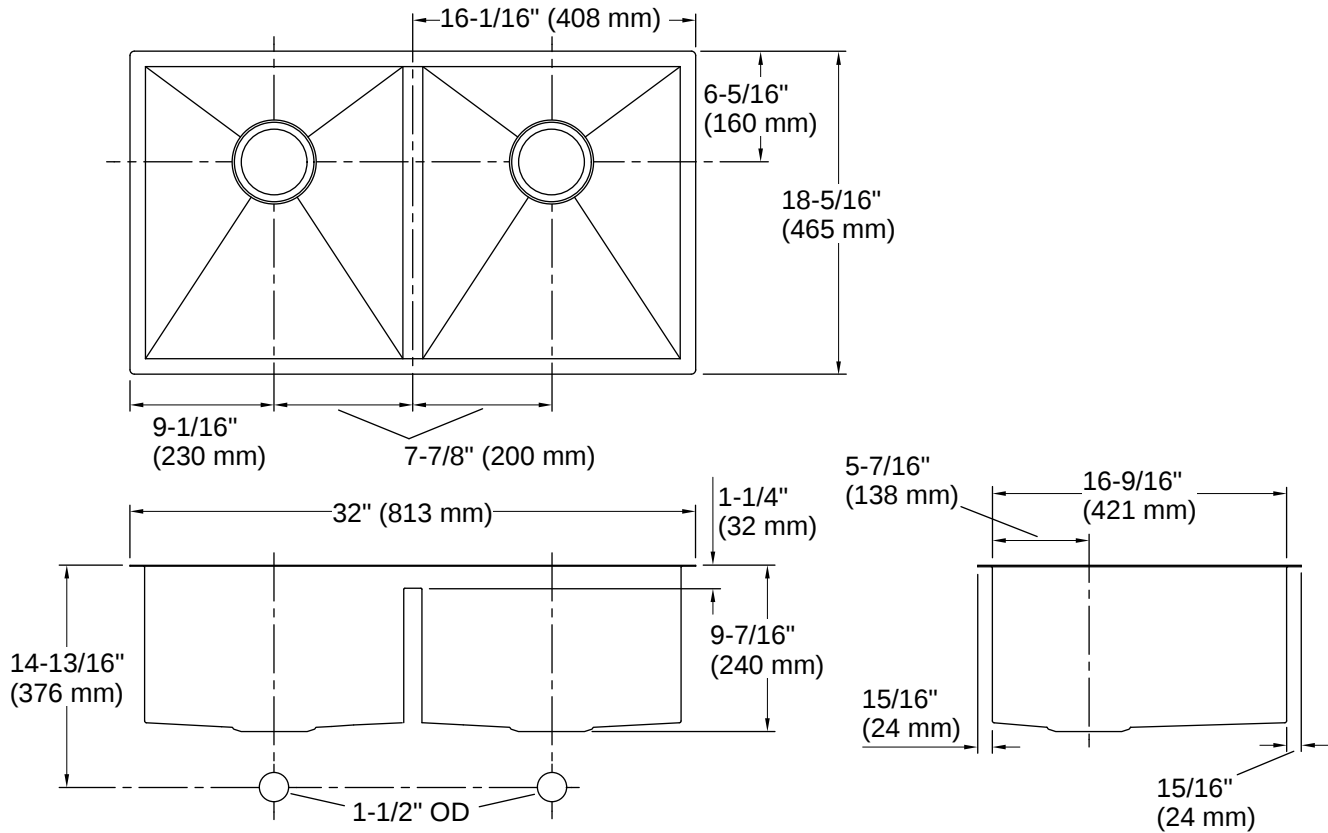

Installation

- Undermount

Installation Notes

Install this product according to the installation instructions.

NOTICE: Countertop manufacturer or cutter must use the current product template available at www.kohler.com, or by calling 1-800-4KOHLER. Kohler Co. is not responsible for cutout errors when the incorrect cutout template is used.