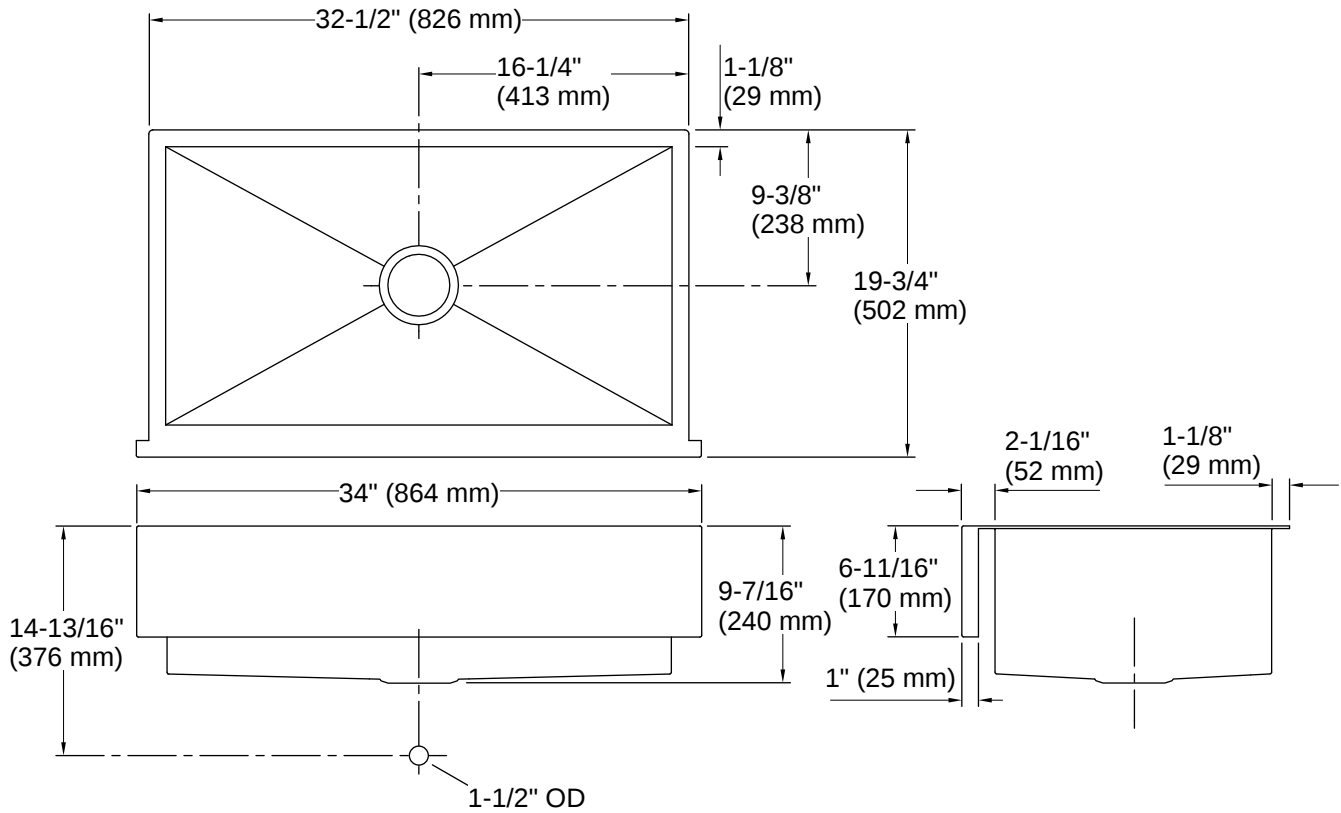

Installation

- Undermount

Installation Notes

Install this product according to the installation instructions.

NOTICE: Countertop manufacturer or cutter must use the current product template available at www.kohler.com, or by calling 1-800-4KOHLER. Kohler Co. is not responsible for cutout errors when the incorrect cutout template is used.